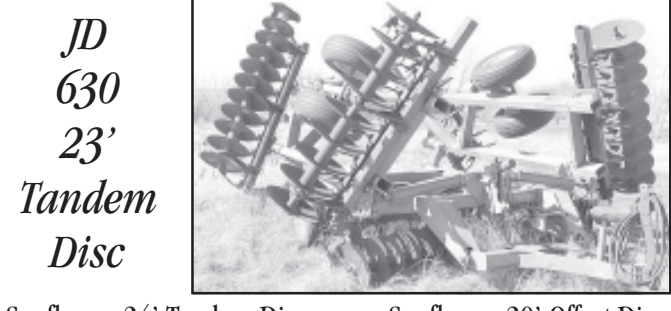

FARM MACHINERY CONSIGNMENT

Auction

AUCTION TIME: 9:30 A.M.

Auction Location: 4 Miles North of Norton, Kansas on Highway 283

SATURDAY, MARCH 18, 2006

Tractors:

Steiger Super Wild Cat 3150 V-8 Cat
 10 Sp., Serial #8650, Degelman 12' Dozer
 IHC 1586 3 Point, 2 Hyd. Remotes, 6750 Hours, 20.8x38
 Rears, New TA and PTO (Subject to Prior Sale)
 Case 1370 3 Point, 2 Hyd. Remotes, 18.4x38 Duals,
 11' Otter Dozer

Case-IH 8370 Hydro-Swing 14' Swather (Subject to Prior Sale)

JD 510 Round Baler

Machinery

Sunflower 20' C-Flex Offset Disc

JD 630 23' Tandem Disc

Sunflower 24' Tandem Disc Sunflower 20' Offset Disc
 JD 14' Chisel JD 30' Crustbuster 12' Graham Chisel
 Nobel 60' Crustbuster with Spring Harrows
 20' Richardson Sweeps (4x5 1/2') with Spring Harrows
 Nobel 40' Crustbuster 30' Crustbuster
 12' Kent 4000 Field Cultivator with Spike Harrow (Like New)
 Flex King 3x4' Sweeps with Richardson Treaders
 MF 63C 6 Row 30" Corn Head Case — IH Mount
 Keewanee 11' Tandem Disc Landoll 7 Shank Ripper
 90 Bushel Grain Cart Wards 3 Point Post Hole Digger
 Buffalo 3 Pt 6 Row Planter Flex King 30' Flex Rod
 10' Otter Dozer IHC Mounts 20' Crustbuster Drill
 Versatile 54' x 8" PTO Auger Case 5 Bottom Plow
 Pull Type Broadcast Grass Seeder IHC 20' Crustbuster
 (3) 6' Smith-Roles Spring Harrow Attachments
 24' Pick-up Reel (JD Mounts) 32' Crustbuster Drill
 IHC 14x12' 150 Hoe Drill IHC 710 5 Bottom Plow
 IHC 12x10" Disc Drill Power Lift
 IHC 63 3 Pt. 4 Row Cultivator IHC 70 3 Pt. 4 Row Cultivator
 Shop Built 24' Header Trailer Wooden Wheel Wagon
 Simpson 500 Gallon 60' Sprayer 540 PTO
 (2) JD LZ 10x10" Hoe Drills and Hitch
 3 Pt. 150 Gallon Sprayer 20' Boom