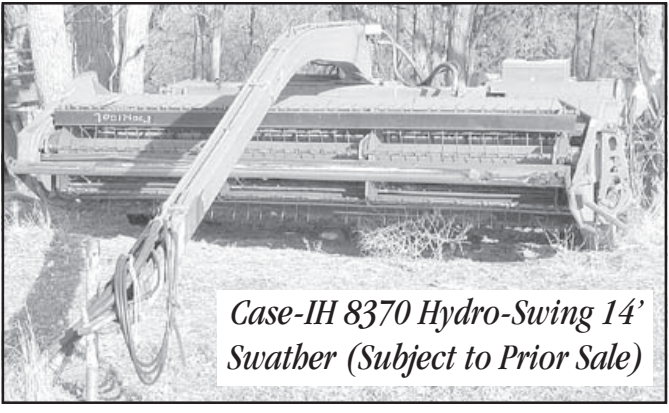

FARM MACHINERY CONSIGNMENT

Auction

AUCTION TIME: 9:30 A.M.

Auction Location: 4 Miles North of Norton, Kansas on Highway 283

SATURDAY, MARCH 18, 2006

Tractors:

Steiger Super Wild Cat 3150 V-8 Cat
 10 Sp., Serial #8650, Degelman 12' Dozer
 IHC 1586 3 Point, 2 Hyd. Remotes, 6750 Hours, 20.8x38
 Rears, New TA and PTO (Subject to Prior Sale)
 Case 1370 3 Point, 2 Hyd. Remotes, 18.4x38 Duals,
 11' Otter Dozer

Case 2590 3 Point, 2 Hyd. Remotes
 18.4 x 38 Duals

JD 8820 Combine 30' Platform Hydro
 30.5x32 Tires, Chopper, 2942 Hours

Hay Equipment

(2) Hesston 30 A Stack Wagons New Holland 258 Rake
 (2) Hesston 30 Stack Movers Vermeer 605C Round Baler
 New Holland 490 12' Swather 540 PTO
 Shop Built 5 Round Bale Trailer
 New Holland 56 Rake with Hyd. Motor Drive
 Massey Harris No 7 Sickle Mower
 Several 3 Pt. Round Bale Movers

1990 Ford F 250 XLT Lariat
 460 V-8, Cruise, Tilt, 5 Sp., AC, Pronghorn Flat Bed with DeWeze Bale Lift (New Engine 5,000 Miles)

1997 Ford Crown Vic
 4 Door, V-8, Auto., Cruise, Tilt, AM/FM, Power Windows and Locks (City Police Car)

Trucks

1974 IHC Loadstar 1600 16' Box and Hoist, 4 Sp., 2 Sp., V-8, 44,850 Miles
 1952 Chevy 5 Window Cab, 13 1/2" Box & Hoist, 6 Cylinder
 1965 GMC 4000 14' Box and Hoist, 4 Sp., 2 Sp., V6 900x20 Tires
 1929 IHC Truck, 8' Wood Box, Good Body (No Engine or Transmission)