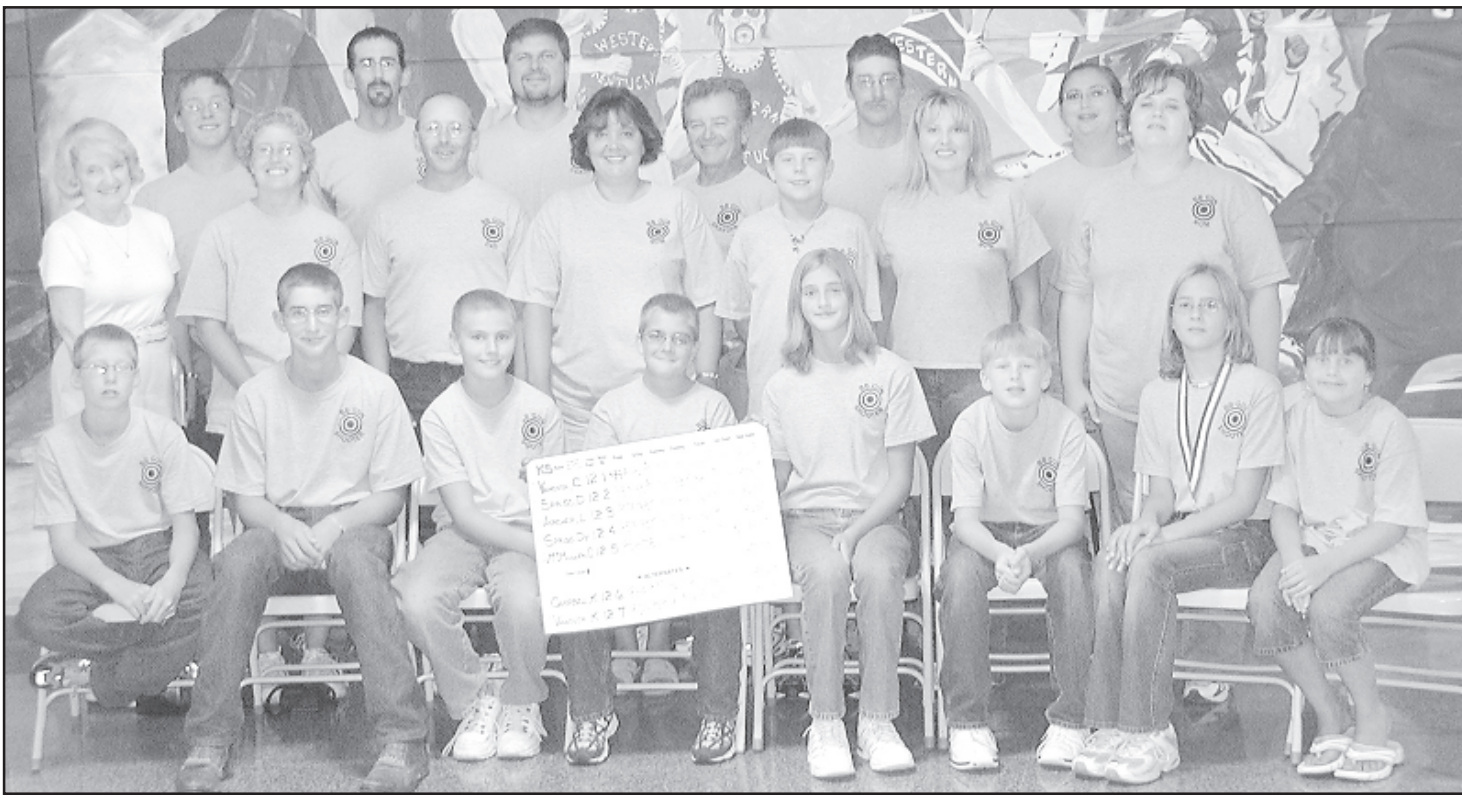

You Went From Underdogs to Overachievers!

Coach Cameron Archer loads the BB gun for Lane Archer. He fired an excellent 97.03 from the prone position.

Keri Vanover, right, focuses on the scoreboard as Michelle Sprigg, left, points out another outstanding Norton shooter's score being posted.

Chance McMullen records another bull's eye from the kneeling position as coach Cameron Archer looks down range.

Dylan Sprigg fired an excellent 95.02 from the prone position as Coach Cameron Archer observed.

Norton Head Coach Cameron Archer examined every Blue Jay shooter's target in every position before turning it in to be graded.

Alternate Kaitlyn Campbell focuses on the target and gets ready to squeeze off another round from the prone position as Coach Cameron Archer watches her closely. She shot an excellent 94.02.

The Norton shooters, coaches, parents and fans pose at the completion of the Awards Ceremonies on Sunday evening. Pictured are, from left, front row: Kegan Vanover, Caleb Vanover, Dylan Sprigg, Chance McMullen, Dustyna Sprigg, Lane Archer, Kaitlyn Campbell, Erin Archer; second row: Mary Beth Boyd, Michelle Sprigg, Brian McMullen, Missy McMullen, Cole Archer, Lynette Archer, Sara Campbell; back row: Coady McMullen, Mike Campbell, Cameron Archer, Eugene Ziegler, Greg Vanover, Keri Vanover. Norton follows the BB Gun Team wherever they shoot and always has the largest number of boosters of any community.