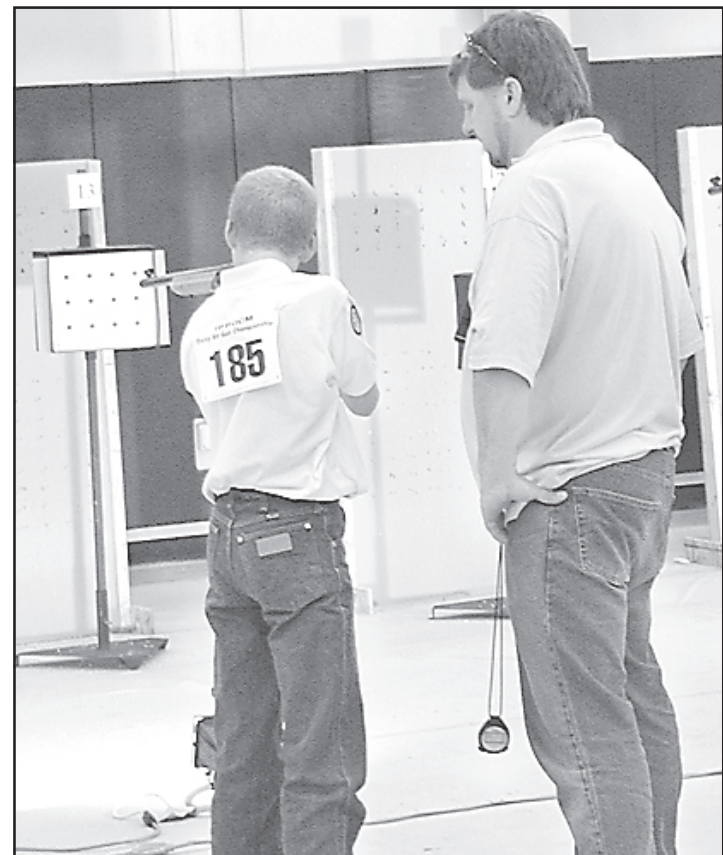

You Went From Underdogs to Overachievers!

Coach Cameron Archer loads the BB gun for Lane Archer. He fired an excellent 97.03 from the prone position.

Keri Vanover, right, focuses on the scoreboard as Michelle Sprigg, left, points out another outstanding Norton shooter's score being posted.

Chance McMullen records another bull's eye from the kneeling position as coach Cameron Archer looks down range.

Dylan Sprigg fired an excellent 95.02 from the prone position as Coach Cameron Archer observed.

Norton Head Coach Cameron Archer examined every Blue Jay shooter's target in every position before turning it in to be graded.

Alternate Kaitlyn Campbell focuses on the target and gets ready to squeeze off another round from the prone position as Coach Cameron Archer watches her closely. She shot an excellent 94.02.

The Norton shooters, coaches, parents and fans pose at the completion of the Awards Ceremonies on Sunday evening. Pictured are, from left, front row: Kegan Vanover, Caleb Vanover, Dylan Sprigg, Chance McMullen, Dustyna Sprigg, Lane Archer, Kaitlyn Campbell, Erin Archer; second row: Mary Beth Boyd, Michelle Sprigg, Brian McMullen, Missy McMullen, Cole Archer, Lynette Archer, Sara Campbell; back row: Coady McMullen, Mike Campbell, Cameron Archer, Eugene Ziegler, Greg Vanover, Keri Vanover. Norton follows the BB Gun Team wherever they shoot and always has the largest number of boosters of any community.