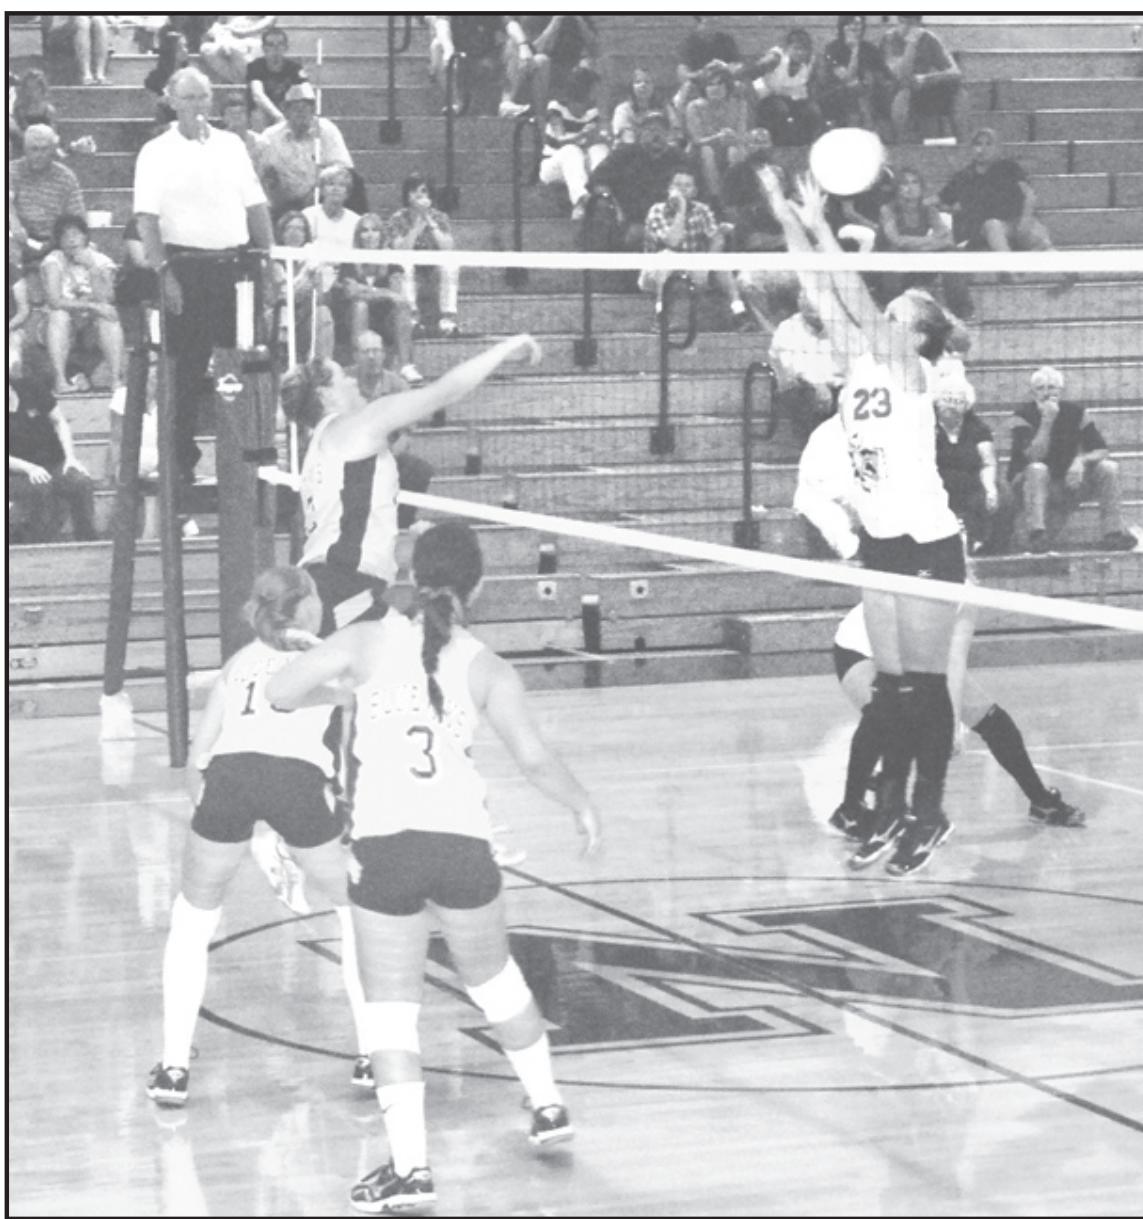

Junior varsity
Coach Christine Thompson's Norton junior varsity girls volleyball team also got the new season underway by playing Osborne and Colby in the Wilmett Kirk

Memorial Gym. Norton defeated Osborne 25-11, 25-18 but lost to Colby 11-25, 18-25.

"We played very strong against Osborne, which resulted in a win," said coach Thompson. "Against Colby, we played very well despite losing."

"We started the season very aggressive. With more practice we will become even more aggressive, confident and successful on the court."

Osborne
Statistics for the match with Osborne were: kills - Rachel Slipke, 5; Bailey Ambrosier, Alec Melvin, 2 each; Katherine Boteler, 1; assists - Mariah Farber, 4; serving aces - Boteler, Farber, 5 each; Brae Bigge, 3; Ambrosier, 1; digs - Bigge, 2.

Colby
Colby match statistics for Norton were: kills - Melvin, 6; Boteler, Ambrosier, 3 each; assists - Farber, 4; Boteler, 2; serving aces - Slipke, 3; Ambrosier, Farber, 1 each; digs - Melvin, 2; Bigge, 1.

Next action
Norton will travel to Phillipsburg on Tuesday to play Phillipsburg and Northern Valley, beginning at 5 p.m.

Norton's Teslee Nickell scored a point for the Lady Jays during their match with Colby by hitting the volleyball over a Lady Eagle defender. Also pictured for Norton are, from left, Caren Thomson and Johnnye Ruder.
- Telegram photo by Dick Boyd

Norton junior varsity tennis team plays in Russell meet

By DICK BOYD
nortontelegram@nwkanssas.com
The Norton Community High School junior varsity tennis team opened the 2010 season in a Singles Tournament in Russell on Tuesday.

"I don't have team results or official individual placings since the tournament was called because of lightning," said Norton assistant tennis coach Crystal Montgomery.

No.1 singles
Katie Scott played No.1 singles for Norton. She lost 6-4 to Rachel Hasch, Concordia; lost 6-4 to Kristen Lorene, Russell and lost 6-0 to Allison Lake, Ellsworth. "She had some tough competition but played well and had some close matches," said coach Montgomery.

No.2 singles
Kaitlyn Ross and Ashley Millan played No.2 singles for the Lady Jays.

Ross lost 6-5 to Hayle Mader, Russell; lost 6-5 to Natalie Hartzell, Concordia and lost 6-2 to Millan.

"Ross is normally a doubles player but she came out and played very well," said coach Montgomery.

Millan lost her first match 6-1 to Hartzell, Concordia. She came back and defeated Mader, Russell, 6-1. She then beat Ross 6-2. With her win over Ross, Millan finished 3-1 for the tournament.

"Millan had a strong tournament after struggling in her first match," said coach Montgomery.

No.3 singles
Kelsie Griffith and Katie Koch played No.3 singles for Norton.

Koch lost 6-1 to Rachel Blochlinger, Concordia; defeated Lauren Garland, Russell, 6-1; lost 6-3 to Kourtney Denny, Ellsworth and lost to Kelsie Griffith, 6-1.

"This was Koch's first tournament in her career," said coach

Montgomery. Griffith shutout Garland, Russell, 6-0; lost 6-4 to Blochlinger, Concordia; and defeated Koch, 6-1, to finish 2-1 for the day.

"Griffith was playing her last match when they called the tournament," said coach Montgomery.

No.4 singles
Carla Jo Long played No.4 singles for the Lady Jays. She lost 6-2 to Brittany Noel, Concordia; defeated Peyton Stoppel, Russell, 6-2; lost 6-2 to Anna Hans, Ellsworth; defeated Katy Barrett, Hoisington, 6-4.

"This was Long's first tournament as well," said coach Montgomery. "Long always went for the ball and never gave up." She finished 2-2 for the tournament.

No.5 singles
Ruth Kendell played No.5 singles for Norton. She lost 6-0 to Siri McGuire, Concordia; lost a 6-5 match to Hannah Sander, Russell;

lost 6-0 to Julia Hood, Ellsworth; defeated Krystal Cowan, Hoisington, 6-1.

"Kendell has great sportsmanship and will be a strong player for us," said coach Montgomery.

No.6 singles
Sierra Black played No.6 singles for the Lady Jays. She lost 6-4 to Ashley Adams, Concordia; lost 6-0 to Tamera Podelena, Ellsworth; defeated Kim Harper, Hoisington, 6-4.