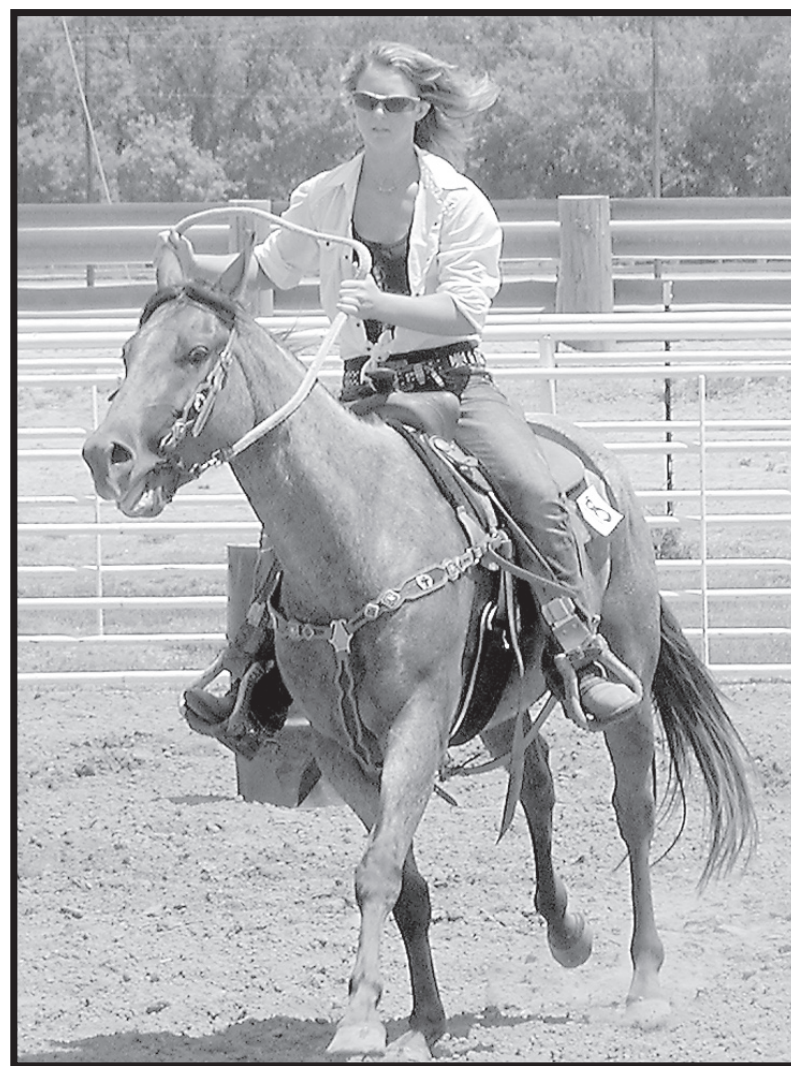

Emma Krehbiel - first blue
Jonah Ruder - second blue
Jazzmin Wahlmier – red
Riley Goss – red

Senior Trail

Kyra Fulton - first purple
Kim Kasson - second purple
Micah Kasson – purple

Kylina Hager – blue
Shaun Cline – blue
Ashlee Brunow – blue
Heather Thompson – blue
Marisa Maddy – red
Austin Hager – red
Adrienne Hager – white
Kinsey Schemper – white
Shannon Goss – white
Makayla Smith – white
Kortney Cunningham – white

Intermediate Trail

Kailey Gill - first blue
Trey Richmond - second blue
Shayla Cline – red
Dylan Goss – white
Trae Braun – white

Junior Trail

Emma Krehbiel – purple
Jonah Ruder – blue
Miles Goss – red
Morgan Goss – white
Riley Goss – white

Senior Pole Bending

Shaun Cline - first purple
Jenna Rolland - second purple
Shilo Cline – purple
Shannon Goss – blue
Adrienne Hager – blue
Kortney Cunningham – blue
Ashlee Brunow – blue
Kim Kasson – red
Marisa Maddy – red
Kinsey Schemper – red
Makayla Smith – white

Intermediate Poles

Caden Kinderknecht – purple
Shilo Cline – blue
Micah Kasson – blue
Dylan Goss blue
Kailey Gill – red
Kylie Kinderknecht – white
Shayla Cline – white

Junior Poles

Riley Goss - first purple
Jonah Ruder - second purple
Emma Krehbiel – purple
Jazzmin Wahlmier – purple
Makayla Alexander – purple
Natalie Kinderknecht – purple
Morgan Goss – purple
Miles Goss – blue
Nolan Kinderknecht – blue
Kenya Goss – blue
Gentry Sproul – blue

Senior Barrels

Jenna Rolland - first purple
Heather Thompson - second purple

Heather Thompson competes in the barrel race to finish in second place with a time of 18.15.

Shilo Cline – purple
Kim Kasson – blue
Shannon Goss – blue
Adrienne Hager – blue
Kinsey Schemper – blue
Makayla Smith – blue
Kegan Vanover – blue
Jennifer Schemper – red
Marisa Maddy – red
Kortney Cunningham – white
Ashlee Brunow – white

Intermediate Barrels

Shayla Cline – purple
Caden Kinderknecht – blue
Kylie Kinderknecht – blue
Trae Braun – blue
Micah Kasson – blue
Kailey Gill – blue
Dylan Goss – red

Junior Barrels

Jonah Ruder - first purple

Riley Goss - second purple
Emma Krehbiel – purple
Makayla Alexander – blue
Natalie Kinderknecht – blue
Morgan Goss – blue
Jazzman Wahlmier – blue
Miles Goss – blue
Nolan Kinderknecht – red
Gentry Sproul – red
Kenya Goss - white

Goats, Calves

GOATS

Junior Doe

Colby Jay Kriss-Blue
Hannah Obermiller-Red

Senior Doe

Christina Files-Blue
Junior Doe

Izabellah Wolfe-Blue
Meat Goat Buckling

Gavin Shearer-Blue
BUCKET CALVES

Hallie Brooks-Blue
Gavin Shearer-Blue

Congratulations to all the participants in this year's Norton County Fair

THE NORTON
TELEGRAM

Special thanks to Jeana Yost and Keith VanSike
of the Twin Creeks Extension District #9, Norton
County for providing the list of award winners

215 South Kansas Avenue, Norton, Kansas
Phone: 785-877-3361; email: nortontelegram@nwkansas.com