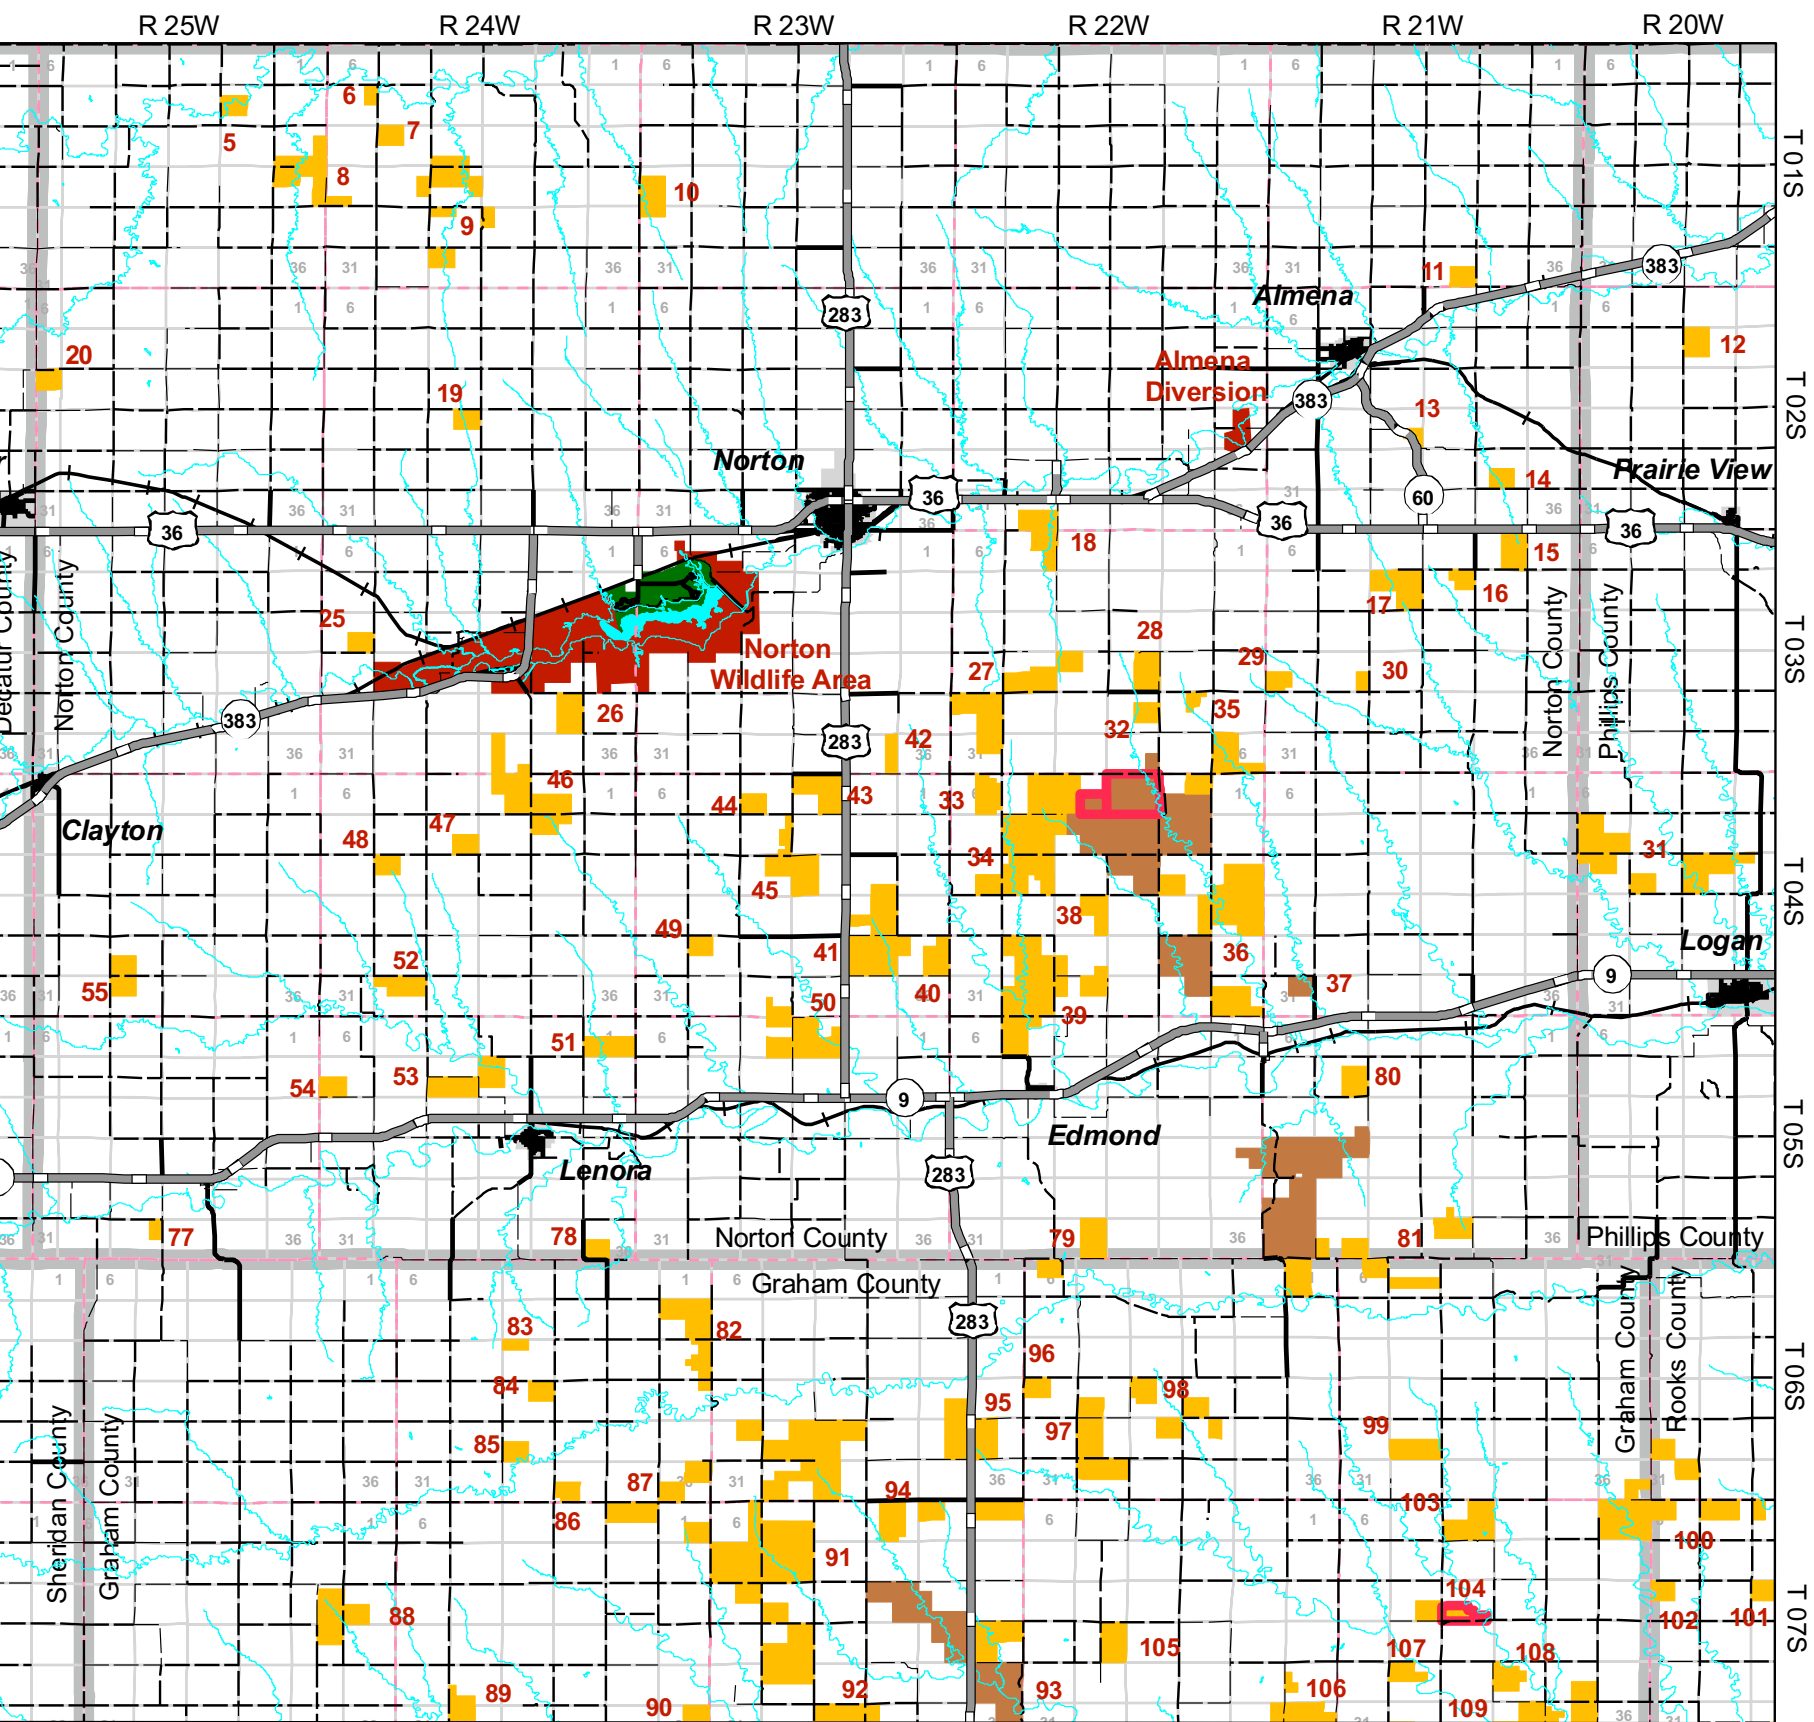

HUNTING GUIDE MAPS

This index is a guide to game species most likely to be found on these areas, but hunting opportunities are not limited to these species.

Dove
21, 23, 32, 36, 37, 57, 58,
61, 64, 81

Pheasant
1-109

Quail
3-10, 12, 13, 18, 20, 21,
27, 31-37, 39, 44, 46, 50,
51, 53-55, 64, 69, 79-81,
85, 87, 89-93, 95, 99-104,
106, 107, 109

Deer
1-22, 24-109

Waterfowl
23, 93

Geese
93

Prairie Chicken
32, 46, 61, 93, 95, 100

Rabbit
1, 3, 41, 53, 57, 58, 64, 70

Turkey
3, 21, 32, 36, 37, 57, 58,
64, 70, 81

Furbearer
58, 64, 70