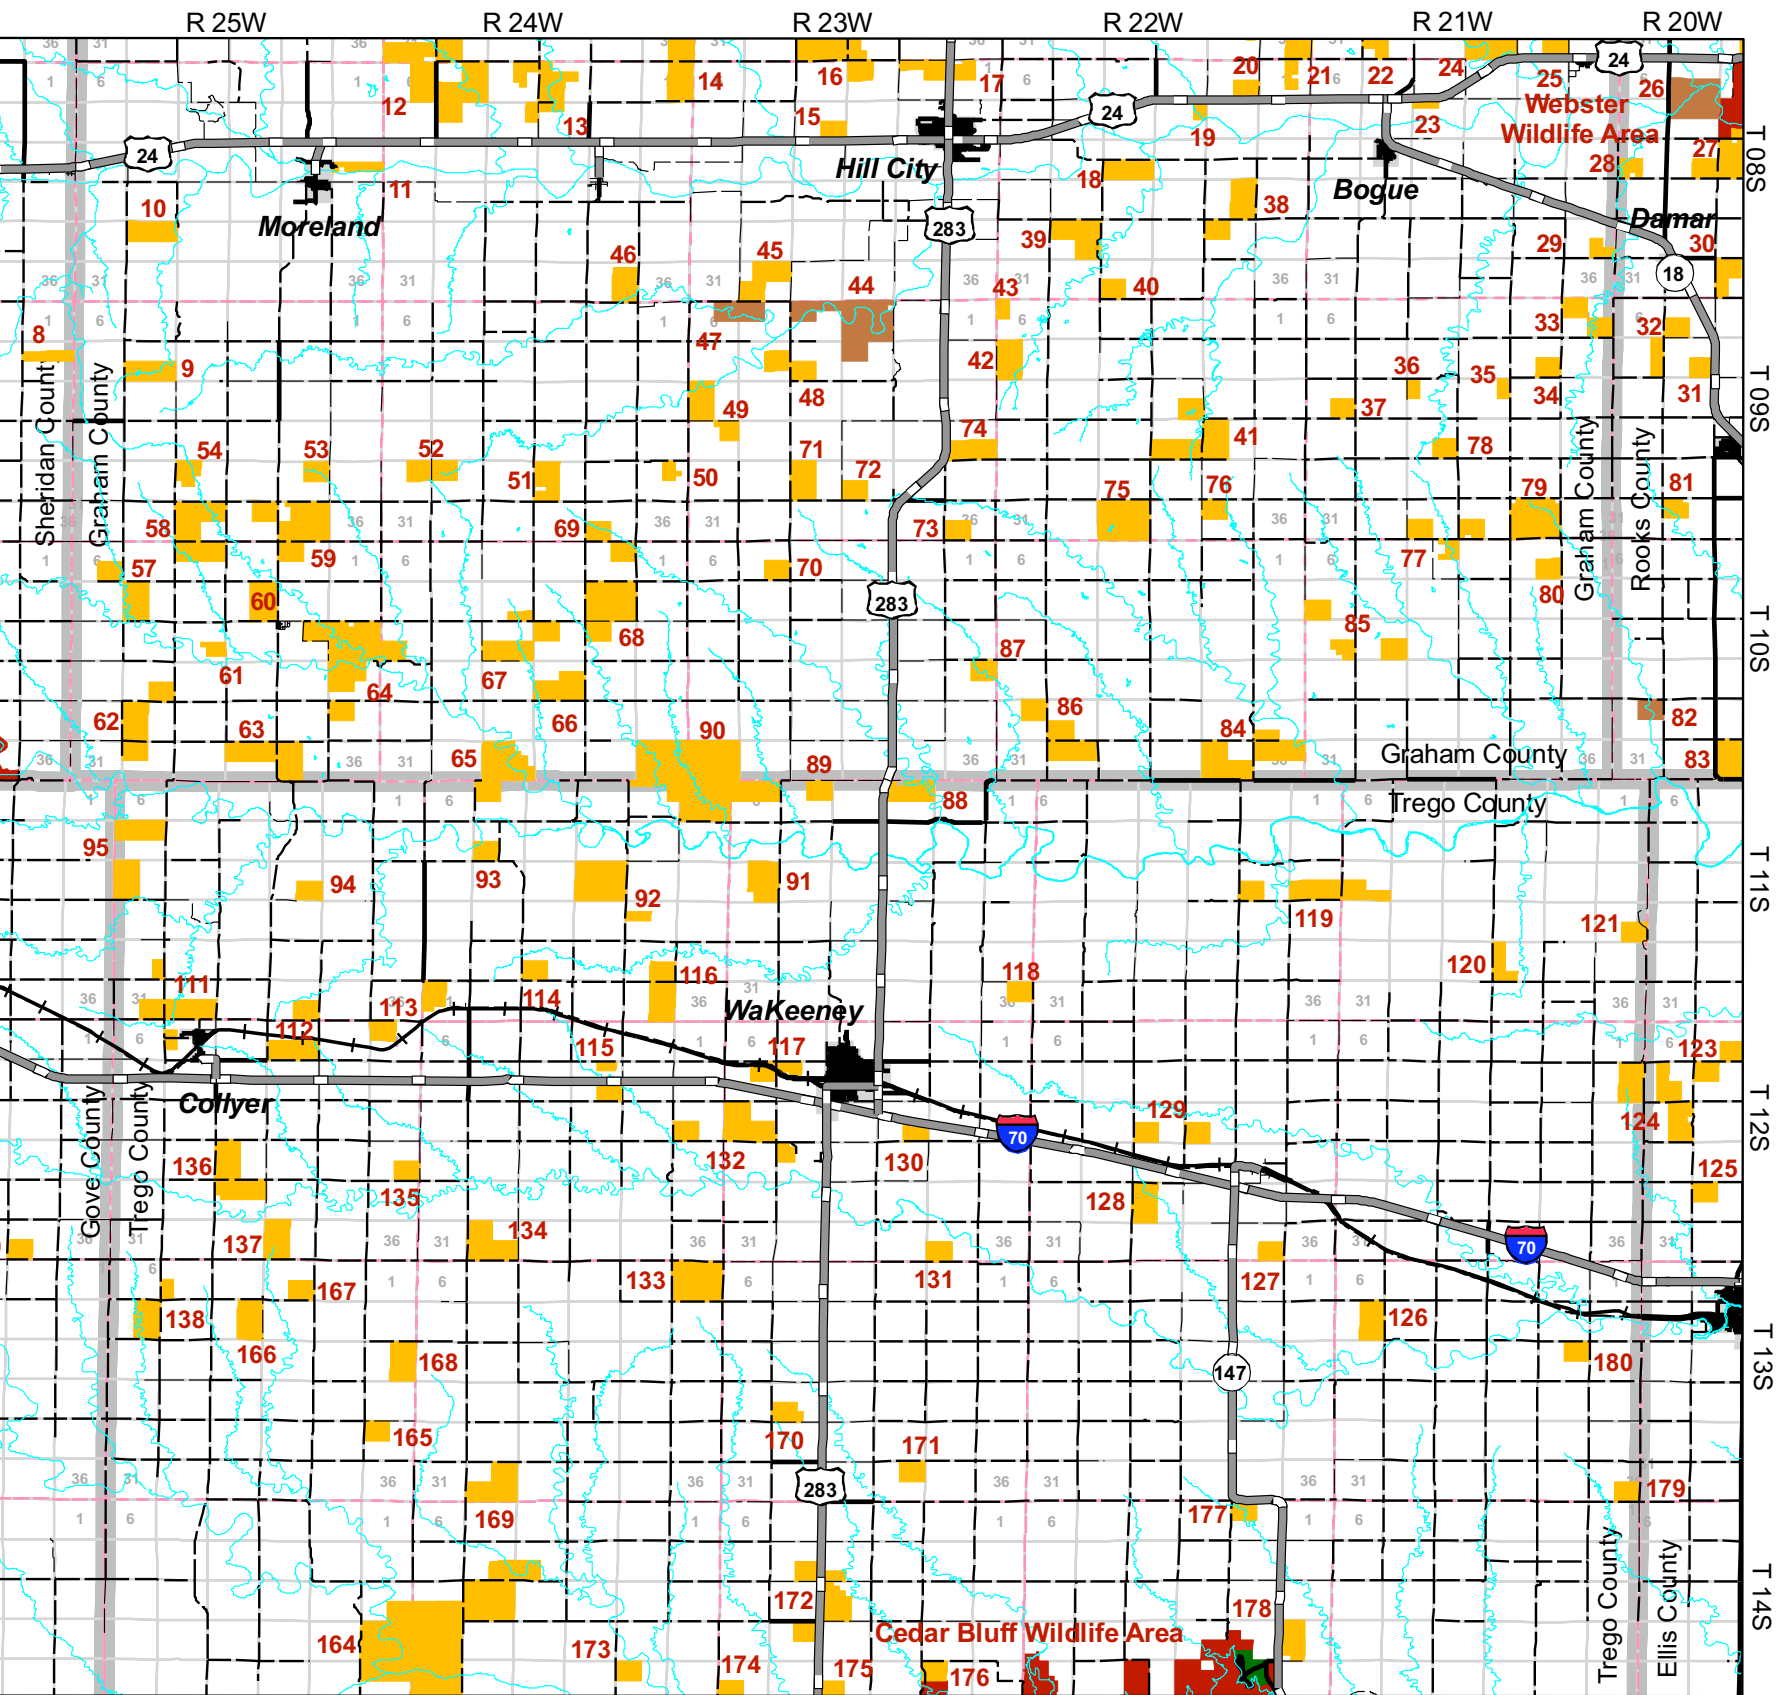

# HUNTING GUIDE MAPS

This index is a guide to game species most likely to be found on these areas, but hunting opportunities are not limited to these species.

## Dove

3, 82, 144, 150, 151, 153

## Deer

1-44, 46-95, 99-101, 104-106, 108, 109, 111-116, 118-121, 123-139, 141-147, 149-157, 159, 160, 164-180

## Waterfowl

5, 26, 49, 144