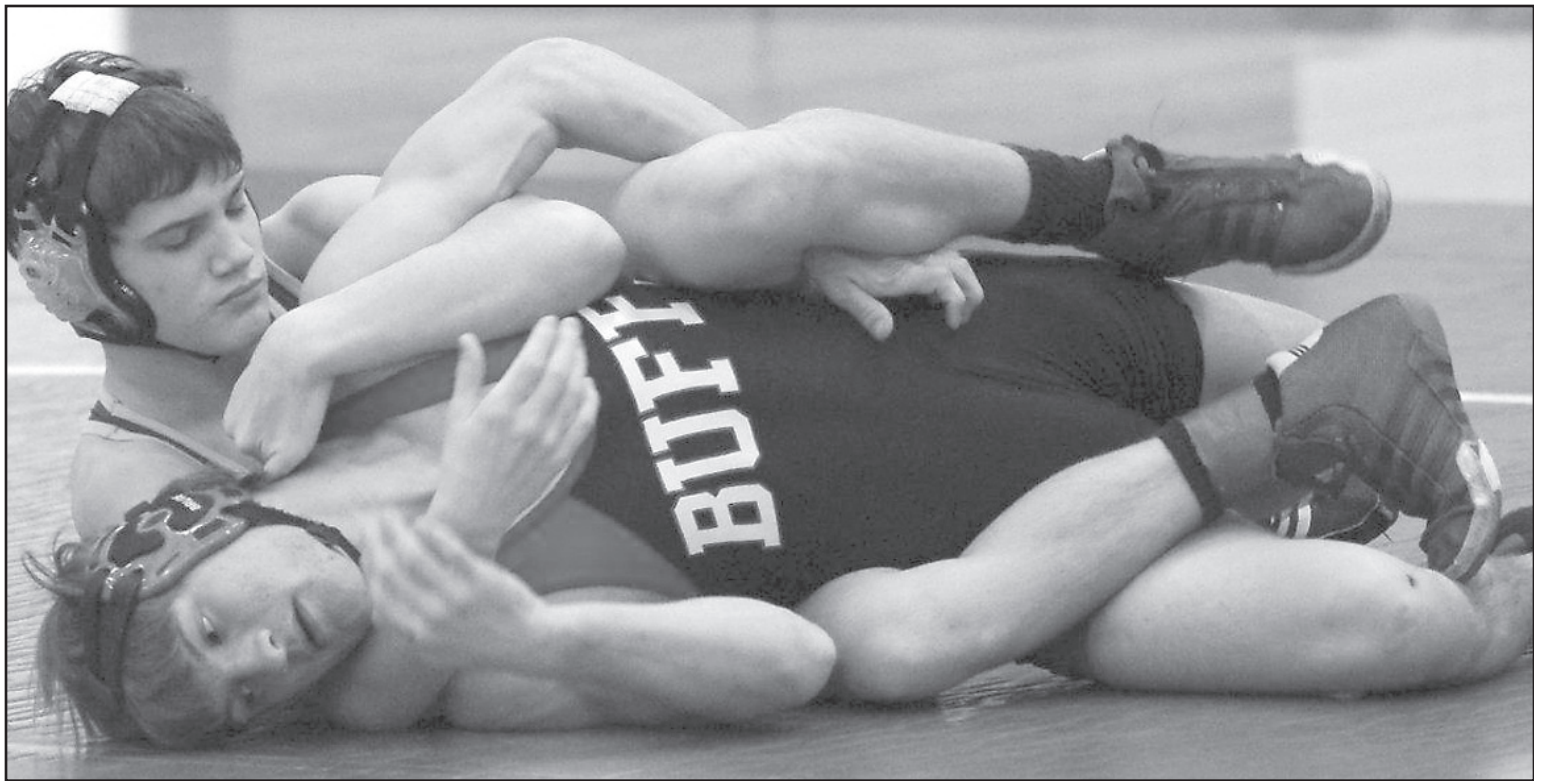

“Adam continued his impres-

sive season. He’s has a goal of where he wants to be at the end of the year and he’s is doing a great job of working his way to that goal.

“Our young wrestlers are doing a better job of competing in matches. The freshman and sophomores are getting better every time they step on the mat.”

Hoxie won the tournament with 180.5 points. Decatur Community placed second with 123.5 points; Oakley was third with 92.5 points, St. Francis fourth with 86 points and Rawlins County fifth with 66.5 points.

Lane Hoffman won his match by a technical fall over John Solko in the finals.

Matt White lost by a fall in the finals to Dayton Dreher of Decatur Community.

Adam Guthmiller pinned Channing Fortin of Decatur Community in the finals.

Tournament results (first place listed followed by other placings)
103: Lane Hoffman, St. Francis; John Solko, Rawlins County; Cory Howard, Oakley.

112: Dayton Dreher, Decatur Community; Matt White, St. Francis.

119: Devin Simon, Rawlins County; Drew Jones, Hoxie; Helms, Decatur Community; Austin White, St. Francis.

125: Ochs, Hoxie; Juenemann, Decatur Community; Michael Leibbrandt, St. Francis; Clayton Griffith, Rawlins County.

130: Britton Sealock, Hoxie;

AUSTIN WHITE, St. Francis high school 119 pound wrestler, placed fourth at the Northwest Kansas League Tournament in Oberlin Saturday.

Herald photo by Kristi Guthmiller

Chris Anderson, Decatur Community; Logan Lampe, St. Francis; Jonathan Markland, Rawlins County.

135: Donovan Schamberger, Hoxie; Levi Hefner, Oakley; David Leibbrandt, St. Francis.

140: Steven Yergey, Hoxie; Nolan Peters, Decatur Community; John Corbett, Oakley; Tyler Raby, St. Francis.

145: Dalton Snyder, Hoxie; Cody Green, Rawlins County;

Kolton Paul; Coulter Boyd, Oakley.

152: Eric Albers, Oakley; Dylan Bainter, Hoxie; Dylan Wolaver, St. Francis.

160: Nate Cox, Oakley; Brady Bainter, Hoxie; Matt Glading, Decatur Community; Cody Wright, Rawlins County.

171: Brandon Salmans, Hoxie; Jason Berggren, Oakley.

189: Kane Washington, Hoxie; Jacob Larue, Decatur Community;

Tyler Martin, Rawlins County; Cody Faulkender, Oakley.

215: Adam Guthmiller, St. Francis; Channing Fortin, Decatur Community; Kyle Albers, Oakley.

285: Dillon Salmans, Hoxie; Cody Wurm, Decatur Community;

Asher Crandall, Oakley.

The next schedule outing for St. Francis is the Phillipsburg Invitational on Saturday.

Results of the Hoxie-St. Francis dual will be featured in the *Herald* next week.

School Menu

Monday

Breakfast: Pancake and sausage bits, syrup, juice, cereal assortment, milk.

Lunch: Chicken strips, mashed potatoes, country gravy, peas, hot rolls, Mandarin oranges, milk.

Tuesday

Breakfast: Ham, egg and cheese McMuffin, juice, cereal assortment, milk.

Lunch: French dip sandwich, au jus, French fries, dill pickle spears, strawberry shortcake, milk.

Wednesday

Breakfast: Coffee cake, orange Julius, juice, cereal assortment, milk.

Lunch: Beef tacos with cheese, salsa, lettuce, tomato, sour cream, refried beans, cinnamon churros, peaches, milk.

Thursday

Breakfast: Breakfast pizza, juice, cereal assortment, milk.

Lunch: Pork fritter sandwich, curly fries, corn, oranges, snicker doodle cookie, milk.

Friday

Breakfast: Donuts, juice, cereal assortment, milk.

Lunch: Baked rotini, tossed salad, breadsticks, sliced pears, milk.

•Salad bar is offered at noon daily in the junior/senior high school.

Bowling News

Monday Night Mixed 1/24

Team standing: Merklin Construction, ABC-Z, Western State Bank, Earl's Mowing.

High game (scratch): ABC-Z, Merklin Construction, Earl's Mowing; (handicap): ABC-Z, Earl's Mowing, Merklin Construction.

High game men (scratch): Bill Wilger, Arrie Cox, David Morris; (handicap): Wilger, Scott Wacker, Morris.

High series men (scratch): Brad Merklin, Wilger, Eddie Zuege; (handicap): Wilger, Wacker, Wilger.

High game women (scratch): Amelia Zuege, Connie Wilger, Janice Krien; (handicap) Zuege, Wilger, Vicki Cox.

High series women (scratch): Krien, Zuege, Wilger; (handicap): Krien, Wilger, Cox.

Wednesday Night Men 1-26