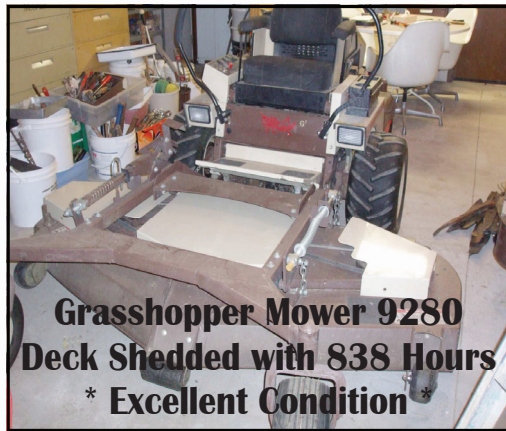

Saturday, July 16, 2011

10:00 AM CST

608 W Columbia

Oberlin, KS

For Information Contact

Johnny (308) 340-7173

Frances (785) 475-2001

**1997 Ford Ranger
Ext Cab Pickup
Automatic, A/C, Rear Slide
Window, 2 Wheel Drive,
86013 Miles**

**Enclosed 5 x 14
Haulmark Bumper Pull Trailer
* Near NEW***

JD Riding Mower L110

Craftsman Snow Blower 8/26

**Grasshopper Mower 9280
Deck Shredded with 838 Hours
* Excellent Condition**

**Piles of
Scrap Iron**