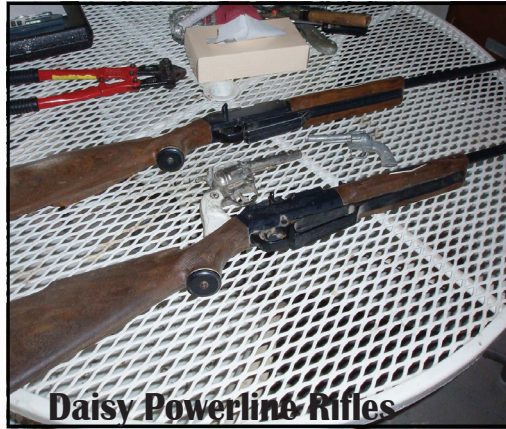

**Grasshopper Mower 9280
Deck Shredded with 838 Hours
* Excellent Condition**

Shop Supplies