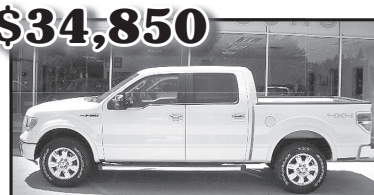

White Platinum w/Tan
Leather, 5.4L, Chrome
Package, Low Mileage,
Local One Owner, 32K
Miles

10 F150 Supercrew Lariat 4x4

$2,995