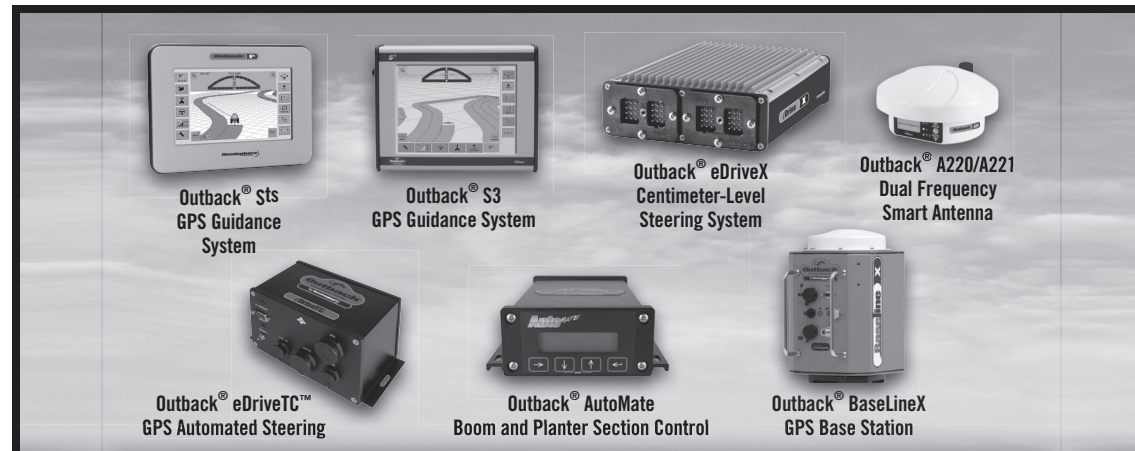

G 6/15-TFN

Midwest Feed Drivers—Must have Class A CDL, 2 years OTR experience. We offer competitive wage plus insurance. Call Gene or Chris at 888-796-9246.

N tfn

PSI Transport is always looking for good company livestock and grain haulers as well as shop mechanics. Competitive pay, life/health/dental benefits and bonus program available. EOE. (785) 675-3477.

N tfn

Hoxie Feedyard is hiring for: Equipment Operators, Pen Riders, Feed Truck Drivers and Cattle Truck Drivers. Great pay and benefits offered. Call Scott at 785-386-4519.

N 5/16

Norton Christian Church is hiring an Office Administrator. Computer skills necessary in MS Office. 40 hrs/week, M-F, $12/hr. Email resume to ncc_minister@sbcglobal.net or call Larry at 877-2871 for more info.

N 5/9

Seasonal Jobs: Convenient for college student, retiree,

teacher, 316-841-2357, Lillich, Box 1045, St. Francis, KS 67756-1045, flashfw@yahoo.com

N 5/9

Scraper Operator needed for grading contractor. Experience preferred. Company offers competitive pay, health insurance and a 4901k plan for employees. Travel is required. Company has per diem for employees. Valid

license required. Contact Adams Construction Co. (308) 962-7918. An Equal Opportunity Employer.

N 5/9

Corrections Officers at Norton Correctional Facility. For more information and to apply go to www.jobs.ks.gov or call us at 785-877-6642.

N 5/16

Everyone selects Outback for simplicity, accuracy and affordability.

If you're like many producers around the country, when you take a look around at your neighbors, you'll notice a large number are running Outback® Guidance Systems. It's not a coincidence. They simply selected the industry's most admired GPS brand and here are a few reasons why:

- A Worldwide Leader in GPS Guidance and Auto Steer Systems
- Innovator of WAAS Technology
- Eclipse® Technology – Industry leading dual frequency GPS Receiver
- Crescent® Technology – Industry-leading single frequency GPS Receiver
- ESP – Industry's Most Comprehensive Protection Plan
- Industry's Best Direct Factory Support
- Excellent Brand Recognition and Resale Value
- Most Simple, Accurate and Affordable System to Operate
- Proven Immediate Return on Investment
- It's What Your Neighbor Runs

Don't wait, let Outback Guidance put you on the map today. Contact your Outback Guidance Center or visit us online at www.OutbackGuidance.com.