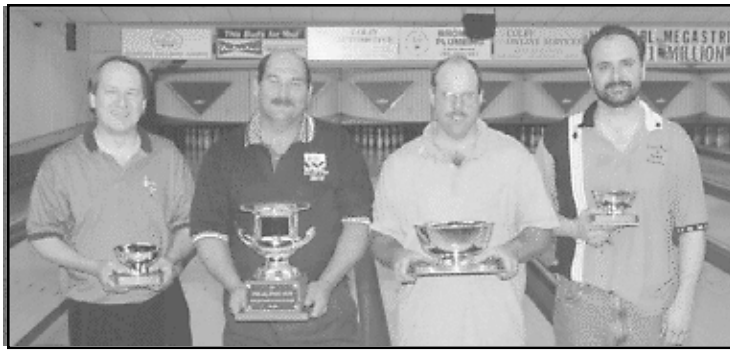

THE STRIKE ZONE!

League Results

The top four bowlers in the Colby Bowl Challenge Cup on Saturday; see related story on this page.

April 16 - Firstnighters League

Team	Won	Lost	Pins
Schwarz Auto Electric	18	6	19056
K&N Communications	15	9	18987
Schlick Construction	15	9	18690
City Slickers	15	9	18658
Colby Bowl	13	11	18330
T.J. Tire Repair	12	12	18187
Outcasts	11	13	18711
Colby Automotive	8	16	18555
Wolffhogs	7	17	18021
Woolter Pump & Well	6	18	18287

First high game: Terry Overton, 255
Second high game: Tom Benson, 225
First high series: Terry Overton, 621
Second high series: Gary Shipley, 596

April 10 - Pinbusters League

Team	Won	Lost	Pins
Renegades	24	8	25904
Cornerstone Ag	22	10	25399
Cummins Mid-America	22	10	25016
U.C.T	21	11	25696
Colby Lumber	15	17	25131
DA Design	15	17	24686
F&M Insurance	15	17	24362
Butch's Body	11	21	23896
Colby Ag	10	22	24283
Liester Team	5	27	23945

Individual high game: Justin Krey, 246
Individual high series: Ken Brewer, 280

April 17 - Early Bird Ladies League

Team	Won	Lost	Pins
Northwest Vacuum	39	17	32885
Total Image	29	27	32638
Vans Merry Four	29	27	32493
Pitter Pats	28.5	27.5	32552

Sharon's Hallmark	28	28	32200
Hurt Ent. Inc.	26	30	30328
Bowlerettes	23.5	32.5	30217
Jeans Rollers	21	35	32403

First high game: Sharon Kriss, 203
Second high game: Mary Hurtt, 201
First high series: Mary Hurtt, 503
Second high series: Sharon Kriss, 491

April 18 - Powderpuff League

Team	Won	Lost	Pins
Garst Seeds	41	19	36176
Colby Bowl	39	21	35025
Garcia Floor Covering	28	32	34713
JL Graphics	27	33	35078
Cornerstone Ag	26	34	34961
Hi Plains Implement	19	41	34732

First high game: Patty Decker, 207
Second high game: Dee Hovda, 198
First high series: Dee Hovda, 545
Second high series: Patty Decker, 488

April 11 - Ladies Nite Out League

Team	Won	Lost	Pins
B&L Enterprise	47	13	36583
Brooks Inc.	40	20	35936
Maggies Chicks	34	26	35505
Overtime Liquor	33	27	35458
Who No's	30	30	35675

Linden Construction	28	32	35289
Gold Bank	28	32	34906
City Limits	27	33	34912
Taco Johns	27	33	34710
Lobo Liquor	23	37	34959
Colby Bowl	23	37	34493
Cersovsky Farms	20	40	32853

First high game: Melanie Fortin, 229
Second high game: Pat Hamilton, 225
First high series: Mary Hurtt, 591
Second high series: Melanie Fortin, 574

April 12 - King Pin League

Team	Won	Lost	Pins
Al's Painting	18	10	22331
Crown-Chief Motel	18	10	21709
J&J Tool/Snap-On	17	11	22008
Doug's Locksmithing	17	11	18931
Colby Automotive	16	12	22154
5 Pony Men	15	13	21436
Hoxie Implement	13	15	21329
Frontier Equity	11	17	21724
Cheney Repair	8	20	21237
Comfort Inn	7	21	21539

First high game: Tim Lane, 266
Second high game: Doug Nelson, 229
First high series: Tim Lane, 668
Second high series: Charles Swanke, 603