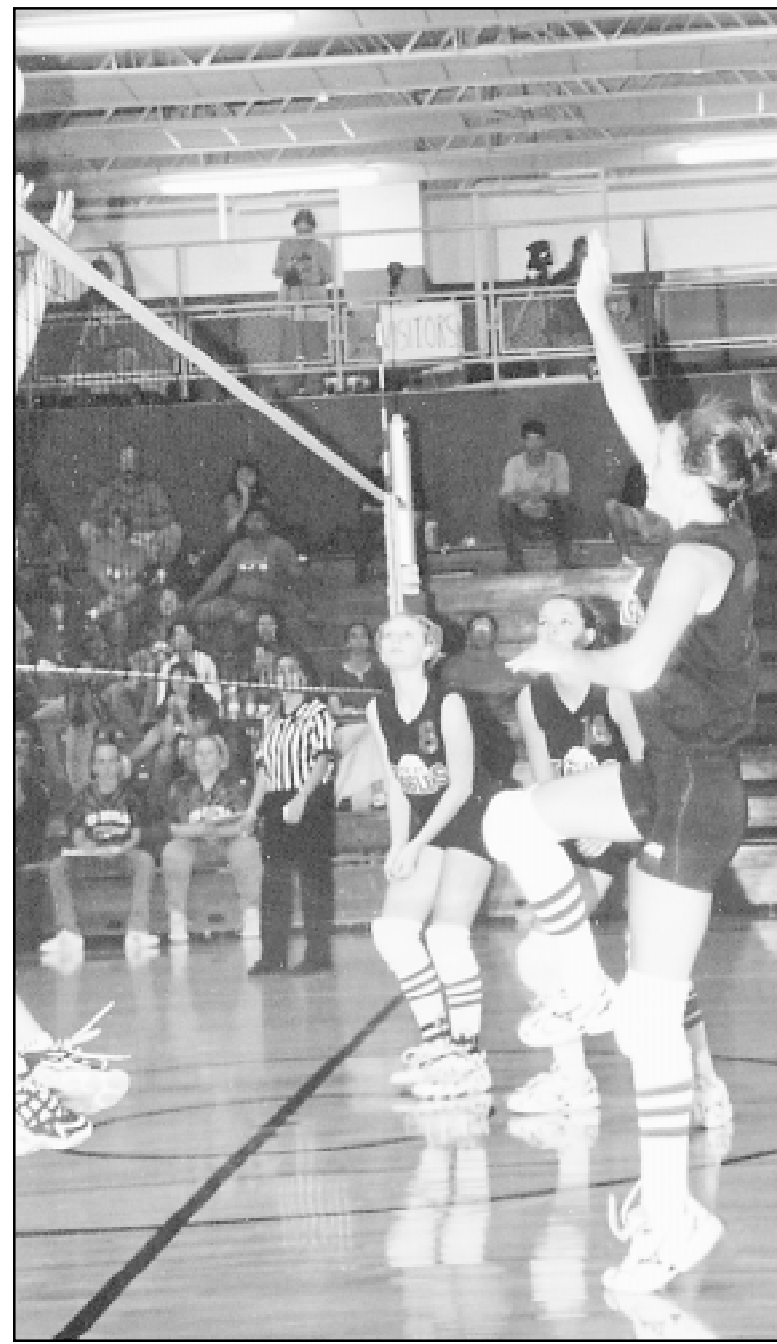

Winning form

LOU KERSENBROCK/Colby Free Press

Megan Blatt returned for the Colby High School Lady Eagles against Quinter on Tuesday. Also pictured are Summer Stephens and Tiffany Focke. The Lady Eagles will be at the Northwest Kansas League Tournament on Saturday at Max Jones Fieldhouse in Goodland at 10 a.m.

Local Schedule

Friday, Oct. 12
Class 4A state tennis tournament in Pratt.

Colby High School varsity football in Scott city at 7:30 p.m.

Brewster High School varsity football hosts Grinnell at 7:30 p.m.

Golden Plains High School varsity football hosts Cheylin in Rexford at 7:30 p.m.

Colby Community College volleyball at the Northeastern Colorado Tournament in Sterling, Colo.

Saturday, Oct. 13
Class 4A state tennis continues

Northwestern Kansas League cross country meet in Oberlin at 10 a.m.

Northwestern Kansas League volleyball at Goodland at 10 a.m.

Western Kansas Liberty League volleyball in Brewster at 10 a.m.

Colby Community College volleyball continues at the Northeastern Colorado Tournament in Sterling.

Trojan cross country at the Fort Hays State Invitational in Hays.

Monday, Oct 15
Class 4A state golf in Hutchinson

Colby High School jayvee football hosts Scott City at Dennen Field at 5:30 p.m.