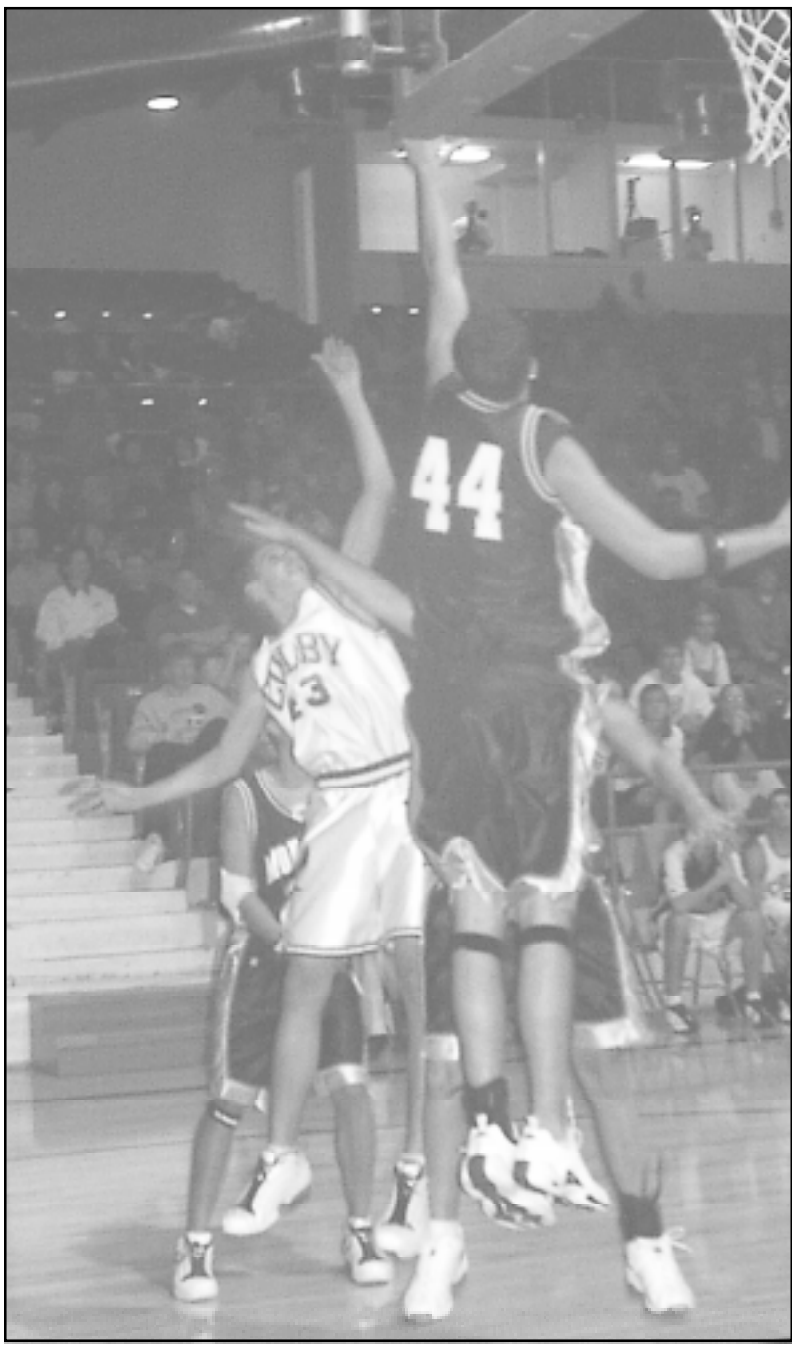

The second period saw Colby working their way back into the game until a 3-point shot by Landon Stover tied the score at 19 with 2:23 left in the half.

Another Stover 3-pointer put the Eagles down by one with only seconds left, but an answering long range shot made the score 29-25 at the half.

The Monarchs jumped out to a 36-25 lead before the Eagles scored their only basket of the third period with 4:16 left.

Thomas More Prep started the fourth quarter with five fresh players on the court and ahead 50-27.

The Eagles cut the lead to 50-32 before TMP began scoring again, but Colby was hampered by four fouls each on Carson McKee, Ryan Arensdorf, Shane Stover and Landon Stover. Landon received his fifth foul late in the game.

McKee, Jordan Harris and Landon Stover were the scoring leaders. McKee had 13 points, along with a steal and a team-leading three assists.

Stover had 12 points, a steal and an assist. Harris had 11 points, a team leading seven boards and two steals and an assist.

Clayton Kaiser had three points, a rebound and a steal. Tucker and Shane Stover rounded out the scoring with two each. Tucker had a board and Shane had one.

Jared Cranston had one rebound and tied for the team lead with two steals. He also had two assists. Arensdorf had a board and a steal.

The Eagles are in action again Friday at Hays. Varsity games start at 6 p.m.

JAY KELLEY/Colby Free Press

Colby High School Eagle Landon Stover made a shot over a blocker in a 71-43 loss to Thomas More Prep on Monday. The Eagles are on the road Friday, when they take on Hays High School. Varsity action starts at 6:15 p.m.

TMP 50, Colby jayvee 48

A single 3-point shot and an extra free throw made the difference in a 50-48 Colby High School jayvee overtime loss to Thomas More Prep at the Colby High School gym Monday night.

The Eagles and Monarchs both hit 21 shots from the field, but one of TMP's was from outside the arc. The Monarchs also hit 7-for-8 from the charity stripe, verses 6-for-8 shooting for Colby.

Brian Sulzman led with 13 points, followed by both Jeff Reavis and Chris Gordon with 10.

Bruce Amberger and Josh Houtz had four each. Greg Guilfoyle had three.

Shane Stover and Cranston had two each to round out the scoring. Travis Fromholtz also saw action.

Colby C-team 41, TMP 40

The C-team boys shot 46 percent in a 41-40 win over Thomas More Prep

at the Colby High School gym Monday night.

"We played pretty well for the first time out," said coach Jack Elliott. "We need to work on teamwork, shot selection and freethrows."

The Eagles hit only 36 percent from the charity strip.

Christopher Finley led the team with 14 points. He also had six rebounds. Jared Dinkel had 13 points and led the team with eight boards.

Omar Fercha had six points, three rebounds and an assist. Jordan Sharp had four points, three rebounds and five assists to tie for the lead.

Joey Melnyk and Nick Rohr had two points each.

Deke Elliott had seven rebounds and four assists. Sean Mengel had three rebounds and also had five assists.

Murray "absolutely incredible"

Trojans keep improving

HAYS — Colby Community College freshman Matt Murray again led the Trojan wrestling team with an "absolutely incredible" meet at the Fort Hays State University Open, head coach Steve Lampe said Tuesday.

The Colby native went 5-0 in the 141-pound division during Saturday's meet and earned outstanding wrestler honors by a unanimous vote of the coaches.

"He received every single vote," said Lampe. "In all my years as a coach, I've never seen that happen."

"Matt pinned a high school national champion who is wrestling for Oklahoma State in the semifinals," said Trojan assistant coach Eric Toraya. "Matt has defeated high school All-Americans and state champions in several of his matches."

Several other Trojans placed at the tournament. Derek Jones finished fourth at 125 pounds. David Nordhous lost twice to the same person and also finished fourth for the tournament.

Brian Miller lost two very close matches at 133 pounds and did not place.

O.T. Johnson went up a weight from 149 to 157 pounds and finished 4-2.

"O.T. handled that weight very well," said Toraya. "He had a heck of a tournament although he was hurt for the last two matches."

At 165 pounds, Turbo Lujan finished 3-2. Justin Schiffrer and Jim Latoski both had "decent tournaments" at 174 pounds, finishing 2-2.