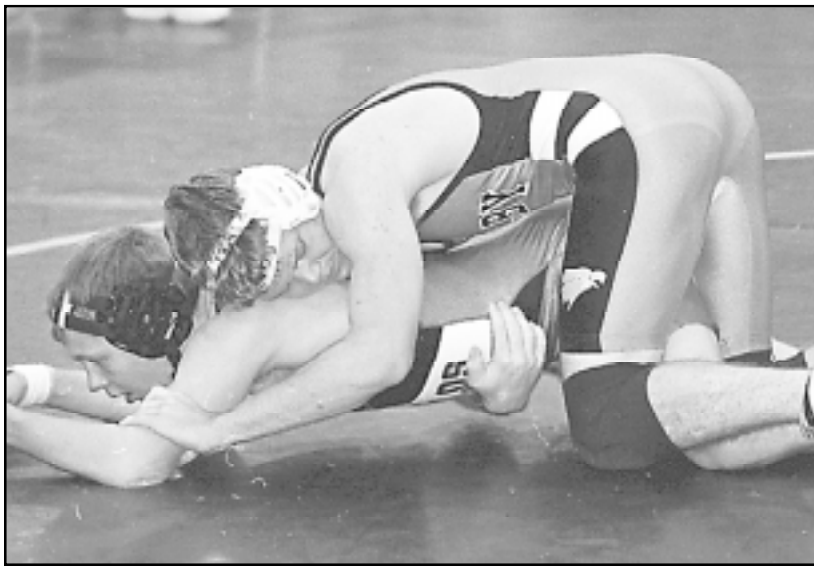

Colby wrestlers host annual tourney

By JAY KELLEY

Colby Free Press

The Colby Eagle/Comfort Inn Invitational Wrestling Tournament is known for top quality competition and this year looks to be no exception.

Beside Colby, currently ranked second by the Kansas Wrestling Coaches' Association, there will be no. 9 Scott City and no. 10 Concordia in Class 4A. The no. 1 and no. 2 teams in Class 3-2-1A, Hoxie and Oakley will also be in attendance.

Other teams include Liberal, Ogallala, Neb., Thomas More Prep, Shawnee Heights, Hays, Kinsley, Oberlin, Plainville, Quinter and Wray, Colo. The tournament is a dual format, meaning teams wrestle in a pool to determine placings.

Pool A will be Colby, Concordia, Liberal, Oakley, Ogallala, TMP and Shawnee Heights and will wrestle at the high school gym.

Pool B, Hays, Hoxie, Kinsley, Oberlin Plainville, Quinter, Scott City and Wray, will wrestle in the Community Building. The national anthem will be played approximately five minutes before matches begin each day.

Here is the schedule:

Friday, Dec. 7

Pool A

LEZLIE HILT/Colby Free Press

Colby High School Eagle 140-pounder Drue Herl worked over an opponent at the St. Francis Invitational tournament on Saturday. The Eagles will be in action against St. Francis tonight at the Colby Community Building and in the Colby Invitational Tournament Friday and Saturday.

Colby vs. Ogallala and Oakley vs.

TMP at 2 p.m.

Liberal vs. Concordia and Colby

vs. Shawnee Heights at 3:45 p.m.

Ogallala vs. TMP and Oakley vs.

Liberal at 5:30 p.m.

Concordia vs. Shawnee Heights

and Colby vs. TMP at 7:15 p.m.

Ogallala vs. Oakley and Liberal vs.

Shawnee Heights at 9 p.m.

Pool B

Hoxie vs. Wray and Oberlin vs. Hays

at 2 p.m.

Kinsley/Quinter vs. Scott City and

Hoxie vs. Plainville at 3:45 p.m.

Wray vs. Oberlin and Hays vs.

Kinsley/Quinter at 5:30 p.m.

Scott City vs. Plainville and Hoxie

vs. Oberlin at 7:15 p.m.

Wray vs. Hays and Kinsley/Quinter

vs. Plainville at 9 p.m.

Saturday, Dec. 8

Pool A

Ogallala vs. Liberal and Oakley vs.

Shawnee Heights at 8 a.m.

Colby vs. Concordia and TMP vs.

Shawnee Heights at 9:45 a.m.

Colby vs. Liberal and Oakley vs.

Concordia at 11:30 a.m.

TMP vs. Liberal and Ogallala vs.

Shawnee Heights at 1:15 p.m.

Ogallala vs. Concordia and Colby

vs. Oakley at 3 p.m.

TMP vs. Concordia at 4:45 p.m.

Pool B

Wray vs. Kinsley/Quinter and Hays

vs. Plainville at 8 a.m.

Hoxie vs. Scott City and Oberlin vs.

Plainville at 9:45 a.m.

Hoxie vs. Kinsley/Quinter and Hays

vs. Scott City at 11:30 a.m.

Oberlin vs. Kinsley/Quinter and

Wray vs. Plainville at 1:15 p.m.

Wray vs. Scott City and Hoxie vs.

Hays at 3 p.m.

Oberlin vs. Scott City at 4:45 p.m.

Championship round

13th Place, A7 vs. B7 at 6:30 p.m. at

the high school gym

11th Place, A6 vs. B6 at 6:30 p.m. at

the high school gym

9th Place, A5 vs. B5 on the first open

mat at the high school gym.

7th Place, A4 vs. B4 at 6:30 p.m. at

the Community Building.

5th Place, A3 vs. B3 at 6:30 p.m. at

the Community Building.

3rd Place, A2 vs. B2 at 8:15 p.m. at

the Community Building.

Championship, A1 vs. B1 at 8:15

p.m. at the Community Building.

Sagebrush Shootout Schedule

Here is the schedule for round two of the Brewster High School Sagebrush Shootout basketball tournament on Friday:

Girls

Brewster vs. Golden Plains in the south gym at 4:30 p.m.

Cheylin vs. Oberlin in the north gym at 4:30 p.m.

Stratton, Colo. vs. St. Francis in the south gym at 6 p.m.

Atwood vs. Grinnell in the north gym at 6 p.m.

Boys

Brewster vs. Golden Plains in the south gym at 3 p.m.

St. Francis vs. Cheylin in the north gym at 3 p.m.

Stratton, Colo. vs. Atwood in the south gym at 8 p.m.

Grinnell vs. Oberlin in the north gym at 8 p.m.

Jayhawks pick new coach

LAWRENCE, (AP)—Oklahoma assistant Mark Mangino, three days after withdrawing from consideration, was named head football coach Tuesday at Kansas.

Mangino, 45, said he will begin his new job immediately and not go to the Cotton Bowl with Oklahoma, where he has been offensive coordi-

nator the past two years. Before that, he spent eight years at Kansas State with Bill Snyder.