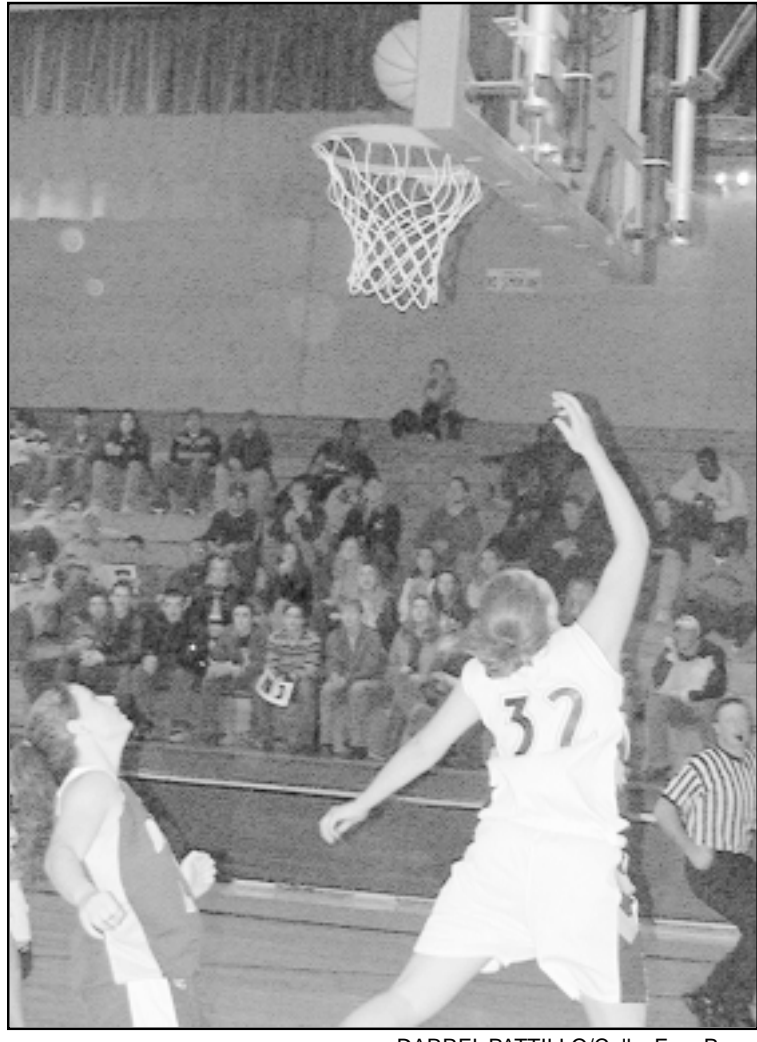

Lady Trojans drop game to Dodge City

By DARREL PATTILLO

Colby Free Press

The Colby Community College Lady Trojans got behind early Wednesday night and never caught up, losing to the Lady Conquistadors from Dodge City 74-56 at the Community Building.

Colby shot just 30.4 percent in the first half as they trailed 36-19 at the break. The Lady Trojans shot 42.9 percent from the field for the game, compared to Dodge City's blistering 51 percent from the floor.

Bojana Samrdziska was the lone Lady Trojan in double figures with 12 points. She added 8 rebounds. Colby out-rebounded Dodge City 34-27. Karli Sherwood had a career high 9 rebounds.

Colby is now 12-10 overall and 4-4 in Jayhawk West action. They will travel to El Dorado Saturday for a 2 p.m. contest

Dodge City 74, Colby Lady Trojans 56

DODGE CITY
Elena Diaz 11-14 3-4 25; Ronnie Maglaughlin 6-10 3-4 17; Shawna Dvorak 3-5 5-6 11; Nicole Nicholson 1-7 3-4 6; Shakira Shorey 1-2-4-66; Brittany Johnston 2-4 0-1 5; Crystal Reed 1-3 2-2 4; Jerae Whitney 0-1 0-0 0; Dinae Schierling 0-2 0-0 0; Melissa Anthony 0-1-0-0. Totals 25-49 20-29 74.

COLBY LADY TROJANS
Bojana Samrdziska 5-8 2-2 12; Ivana Drmanac 3-4 1-2 8; Buba Kovacevic 3-15 2-2 8; Louis McLean 3-10 2-2 8; Karli Sherwood 3-4 1-1 7; Ali Hammer 1-12-24; Andrea Stephens 1-2-1-24;

DARREL PATTILLO/Colby Free Press

Colby Lady Trojan Louise McLean scored on a lay-up Wednesday night against the Lady Conquistadors from Dodge City. Colby lost to Dodge City 74-56

Abbey Keiswetter 1-2-0-03; Lindsay Hager 1-1-0-02; Ashley Stull 0-1-0-00; Amy Green 0-1-0-00. Totals 21-49 11-13 56.

Dodge City..... 36 38 - 74
Colby..... 19 37 - 56

3-point goals-Dodge City 4-14 (Ronnie Maglaughlin 2-5; Brittany Johnston 1-1; Nicole Nicholson 1-6; Jerae Whitney 0-1; Elena Diaz 0-1), Colby Lady Trojans 3-16 (Abbey Keiswetter 1-1; Ivana Drmanac 1-1; Andrea Stephens 1-2; Ashley

Stull 0-1; Amy Green 0-1; Louis McLean 0-5; Buba Kovacevic 0-5). Fouled out—Dodge City-None, Colby Lady Trojans-Louis McLean.

Rebounds-Dodge City 27 (Shawna Dvorak 6), Colby Lady Trojans 34 (Karli Sherwood 9). Assists-Dodge City 12 (Nicole Nicholson 6), Colby Lady Trojans 13 (Louis McLean 6).

Total fouls-Dodge City 14, Colby Lady Trojans 22.

Golden Plains girls record now at 4-1

By DARREL PATTILLO

Colby Free Press

The Golden Plains Lady Bulldogs improved to 6-6 overall on the season and 4-1 in the Western Kansas Liberty League after beating the Triplains girls last Friday 56-33. Niki Spresser's 15 points paced the Golden Plains team.

April Riedel added 12, Abbie Miller had 11, Michelle Goscha and

Randi Stevenson each added 6, and Darcie Spresser and Val Broeckelman had 3 points.

"We finally were able to put together a whole game," coach Parker Christensen. "The big key was our rebounding."

Golden Plains out-rebounded Triplains 42-18, with Darcie Spresser hauling down 14 boards. Niki Spresser and Michele Goscha

had 7 rebounds each, and Broeckelman had 6 to lead the Lady Bulldogs.

Golden Plains 56, Triplains 33
Golden Plains... 16-14-12-14-56
Triplains..... 8-12- 8- 5-33

Arizona hoopsters involved in candy heist in Lawrence

TUCSON, Ariz. (AP)—Arizona is investigating an accusation that star forward Luke Walton was a lookout while other players stole money and candy from a hotel vending machine.

A guest saw men wearing jackets of the top-ranked Wildcats grab up to 80 candy bars and change from the machine in Lawrence, Kan., over the weekend, police Lt. Dave Cobb said Wednesday.

Trojan men even conference mark

By DARREL PATTILLO

Colby Free Press

The Colby Community College men's basketball team evened its conference record at 4-4 Wednesday night at the Community Building with an 82-63 win over the Conquistadors from Dodge City.

The Trojans led 35-29 at the break and never relinquished the lead, shooting a conference season high 53.7 percent from the floor.

Colby outrebounded Dodge City 44-19 and held the Conqs to just 38.5 percent from the floor in the 2nd half (42.6 percent for the game).

Dedric Spooner had 19 points, and 7 rebounds, Eric Fowlkes had 16 points, 4 rebounds, and 5 assists, and EJ Drayton had 12 points, and 8 rebounds. Brandon Miller added 12 points.