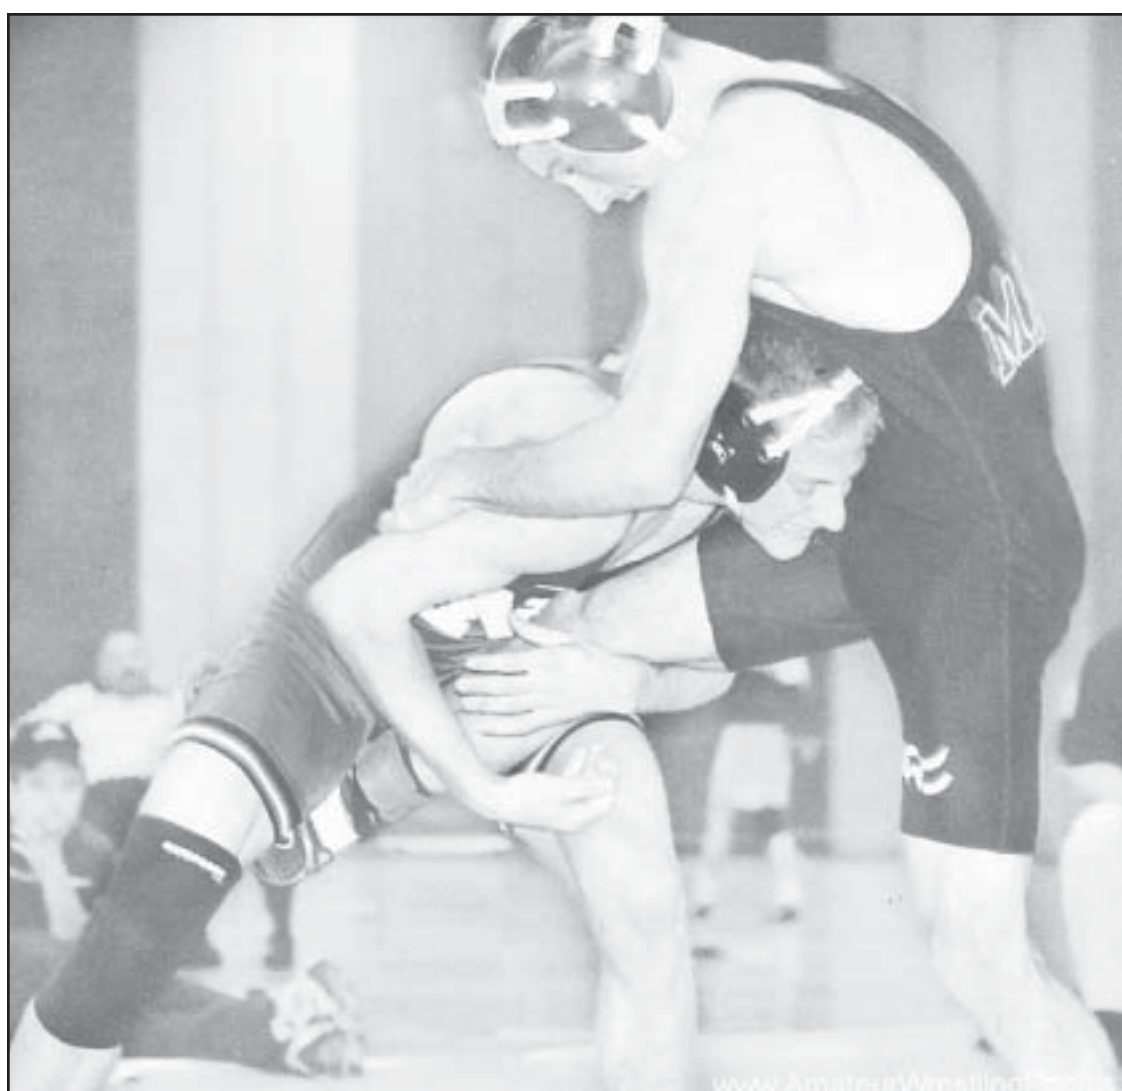

Murray captures the silver

Former Colby High and Colby College wrestling standout, Matt Murray and his University of Nebraska Cornhusker wrestling team, took part in the recent Kliff Keen Invitational Wrestling Tournament in La Vegas on Dec. 5-6.

Murray, who competes for the Cornhuskers at the 141-lb. weight class, entered the tourney with a record of 4 wins and 1 loss, but had not broke into the top national rankings yet. His only loss up to this time was to Donnie DeFilippis from Rutgers University, who was ranked 12th in the nation at that time.

In the Las Vegas tourney, Murray had 43 wrestlers in his bracket, with eight of those ranked in the top 20 nationwide. After defeating an unranked wrestler in his first match, he met Tommy Owen from Minnesota, who was ranked 17th in the country, and 8th in the Vegas bracket. Murray was able to defeat him soundly with a 7-2 score.

That victory paired him in the quarter-finals against J.P. Reese of the University of Missouri, the 11th ranked wrestler in the nation and the #1 ranked wrestler in the tournament. This was a very good match, and Murray was able to prevail with a 6-4 victory in 4 overtimes.

That close victory put him in the semi-finals against Clark Forward of Michigan Univer-

COURTESY PHOTO

Matt Murray shoots in for a takedown attempt against Rod Becker of George Mason University during the finals of the Kliff Keen Invitational at Las Vegas on Dec. 5-6.

sity, ranked 12th nationally. Murray defeated him by a 6-4 score and that sent him to the finals where he would meet Rob Becker of George Mason University, 10th-ranked in the country in the 149-lb. weight class.

ing 6-3, and taking a silver medal in the prestigious tournament. He is currently ranked #3 in the Big 12 and 13th in the nation.

The Cornhusker wrestling team had a very successful tournament with 4 wrestlers making it to the final round and 3 taking home the gold. They entered the tourney ranked 9th nationally as a team, and were able to take home the team gold medal, outscoring the #3-

ranked team in the nation, Michigan, and the #1-ranked team, Illinois.

After their success in Las Vegas, the Cornhuskers are currently ranked #3 in the county, behind #1 Oklahoma State and #2 Iowa State. The Cornhuskers will meet each of these in dual competition later in the season.

Their next outing will be aquad in Lincoln on Dec. 22 at 5 p.m.

Colby Lady Eagles cruise to 104-39 win

By RALPH WOLF
Free Press Contributor

The Colby Lady Eagles totally demolished the Lady Cougars of Burlington, 104-39 at Burlington on Tuesday.

Colby had a 29-10 lead at the end of the first period of play and 56-17 at half-time.

All five starters reached double figures in scoring, with Amanda Seemann leading the way with 18 points. Zanae Baird finished the game with 14 points. Jessica Stephens tossed in 11 and Ivy Ramsey and Emily Sloan both recorded 10 points each.

Seemann also led the team with 7 steals, grabbed four rebounds, had 3 assists and 1 blocked shot. Baird recorded 3 boards as well as 3 steals. Stephens came away with 6 steals, 3 rebounds and 3 assists. Sloan recorded 5 rebounds, 4 steals, 1 assist and 2 blocked shots and 1 rebound. Ramsey dished out 6 assists, had 3 steals, 2 blocked shots and 1 rebound. Rishonna Martin, Brittany Kersensbrock and Ashley Barnes each contributed 8 points in the contest. Martin was credited with 2 rebounds and a steal. Kersensbrock had 6 assists, 2 steals and a rebound. Barnes hauled down 5 boards, recorded 2 steals and a rebound, had 1 assist and blocked one shot. She McKee tossed in 7 points, grabbed a rebound, 1 steal and had 2 assists. Lauren Cox finished the game with 6 points, 2 boards and a steal. April Weaver added 4 points and a rebound. Marcia Kaus was credited

with 3 rebounds. As a team the Lady Eagles connected on 62 percent of their shots from two-point land and 61 percent from the free throw line. Colby was able to record an impressive 30 steals in the contest, while only turning over the ball 12 times. Colby was also credited with a season-high 22 team assists.