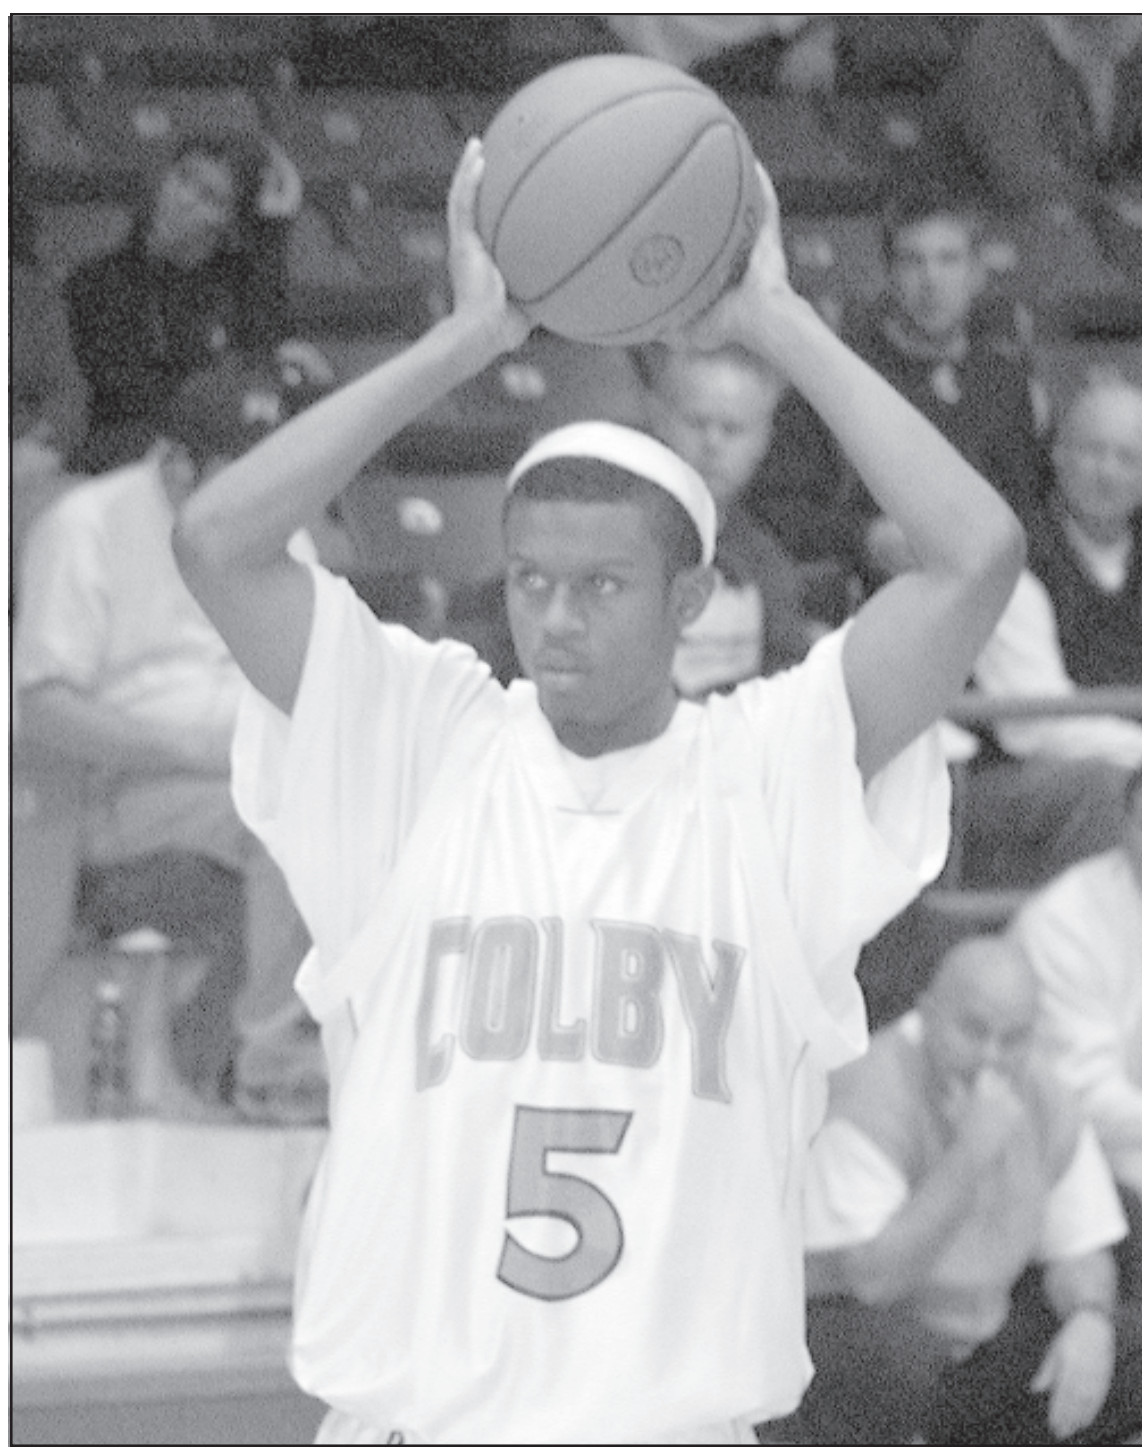

Rush scored all 17 of his points in the second half and Chalmers finished with 11 points and six assists. Kansas pushed the ball relentlessly and outrebounded the Buffs 50-28 — another dominating performance in one of the most lopsided series this side of the Mississippi.

Offensive woes plague Wildcats

MANHATTAN, Kan. (AP) — It was the worst offensive game ever played in Bramlage Coliseum, but someone still had to win it.

So while Nebraska's 15-for-45 shooting wouldn't qualify as good, it was better than Kansas State's 11-for-42.

"That's the most embarrassing effort I've ever been associated with — as a college basketball player, as a college basketball coach," Kansas State coach Jim Woodriddle said after the Cornhuskers beat the Wildcats 57-42 on Wednesday night. "There's no way to sugarcoat it. Nebraska hit us in the mouth and we didn't respond."

seum, which opened in November 1988.

Aleks Maric scored 15 points and had a career-high 17 rebounds for Nebraska.

"Alex really played really aggressively in practice since he's come back," said coach Barry Collier, who sent Maric home to Australia early for the holiday break to help him out of a slump.

Jason Dourisseau added 12 points, 10 in the second half, as the Cornhuskers (12-3, 2-0) broke a four-game losing streak in Manhattan.

Kansas State (9-4, 0-2) had an 11-game home winning streak broken.

JOHN VAN NOSTRAND/Colby Free Press

Colby Trojan Nate Bowie holds the ball high Wednesday during the Trojan's win over Barton County.

Trojan men hang on for win

Although the Colby Trojan men's lead against Barton County was reduced from 14 points, Colby still had the lead on the scoreboard at the final buzzer.

Barton County's missed three-point shot as time expired preserved the Trojan's 88-86 win Wednesday in Colby.

Trojan Justin Brown made one of two free throws with :04 left to give Colby the two-point lead. Colby had led by five with :48 left. Colby made one of five free throw at-

tempts in the last 34 seconds.

Colby led by as many as 14 in the first half.

Complete statistics from the game were not available by press time.

Colby, 1-2 in conference play and 8-8 overall, plays Seward County Community College at 4 p.m. Sunday at the Colby Community Build-

Maybe You Can't Count on The Weather....
But You Can Count on Classifieds.
CALL The Colby Free Press - 462-3963