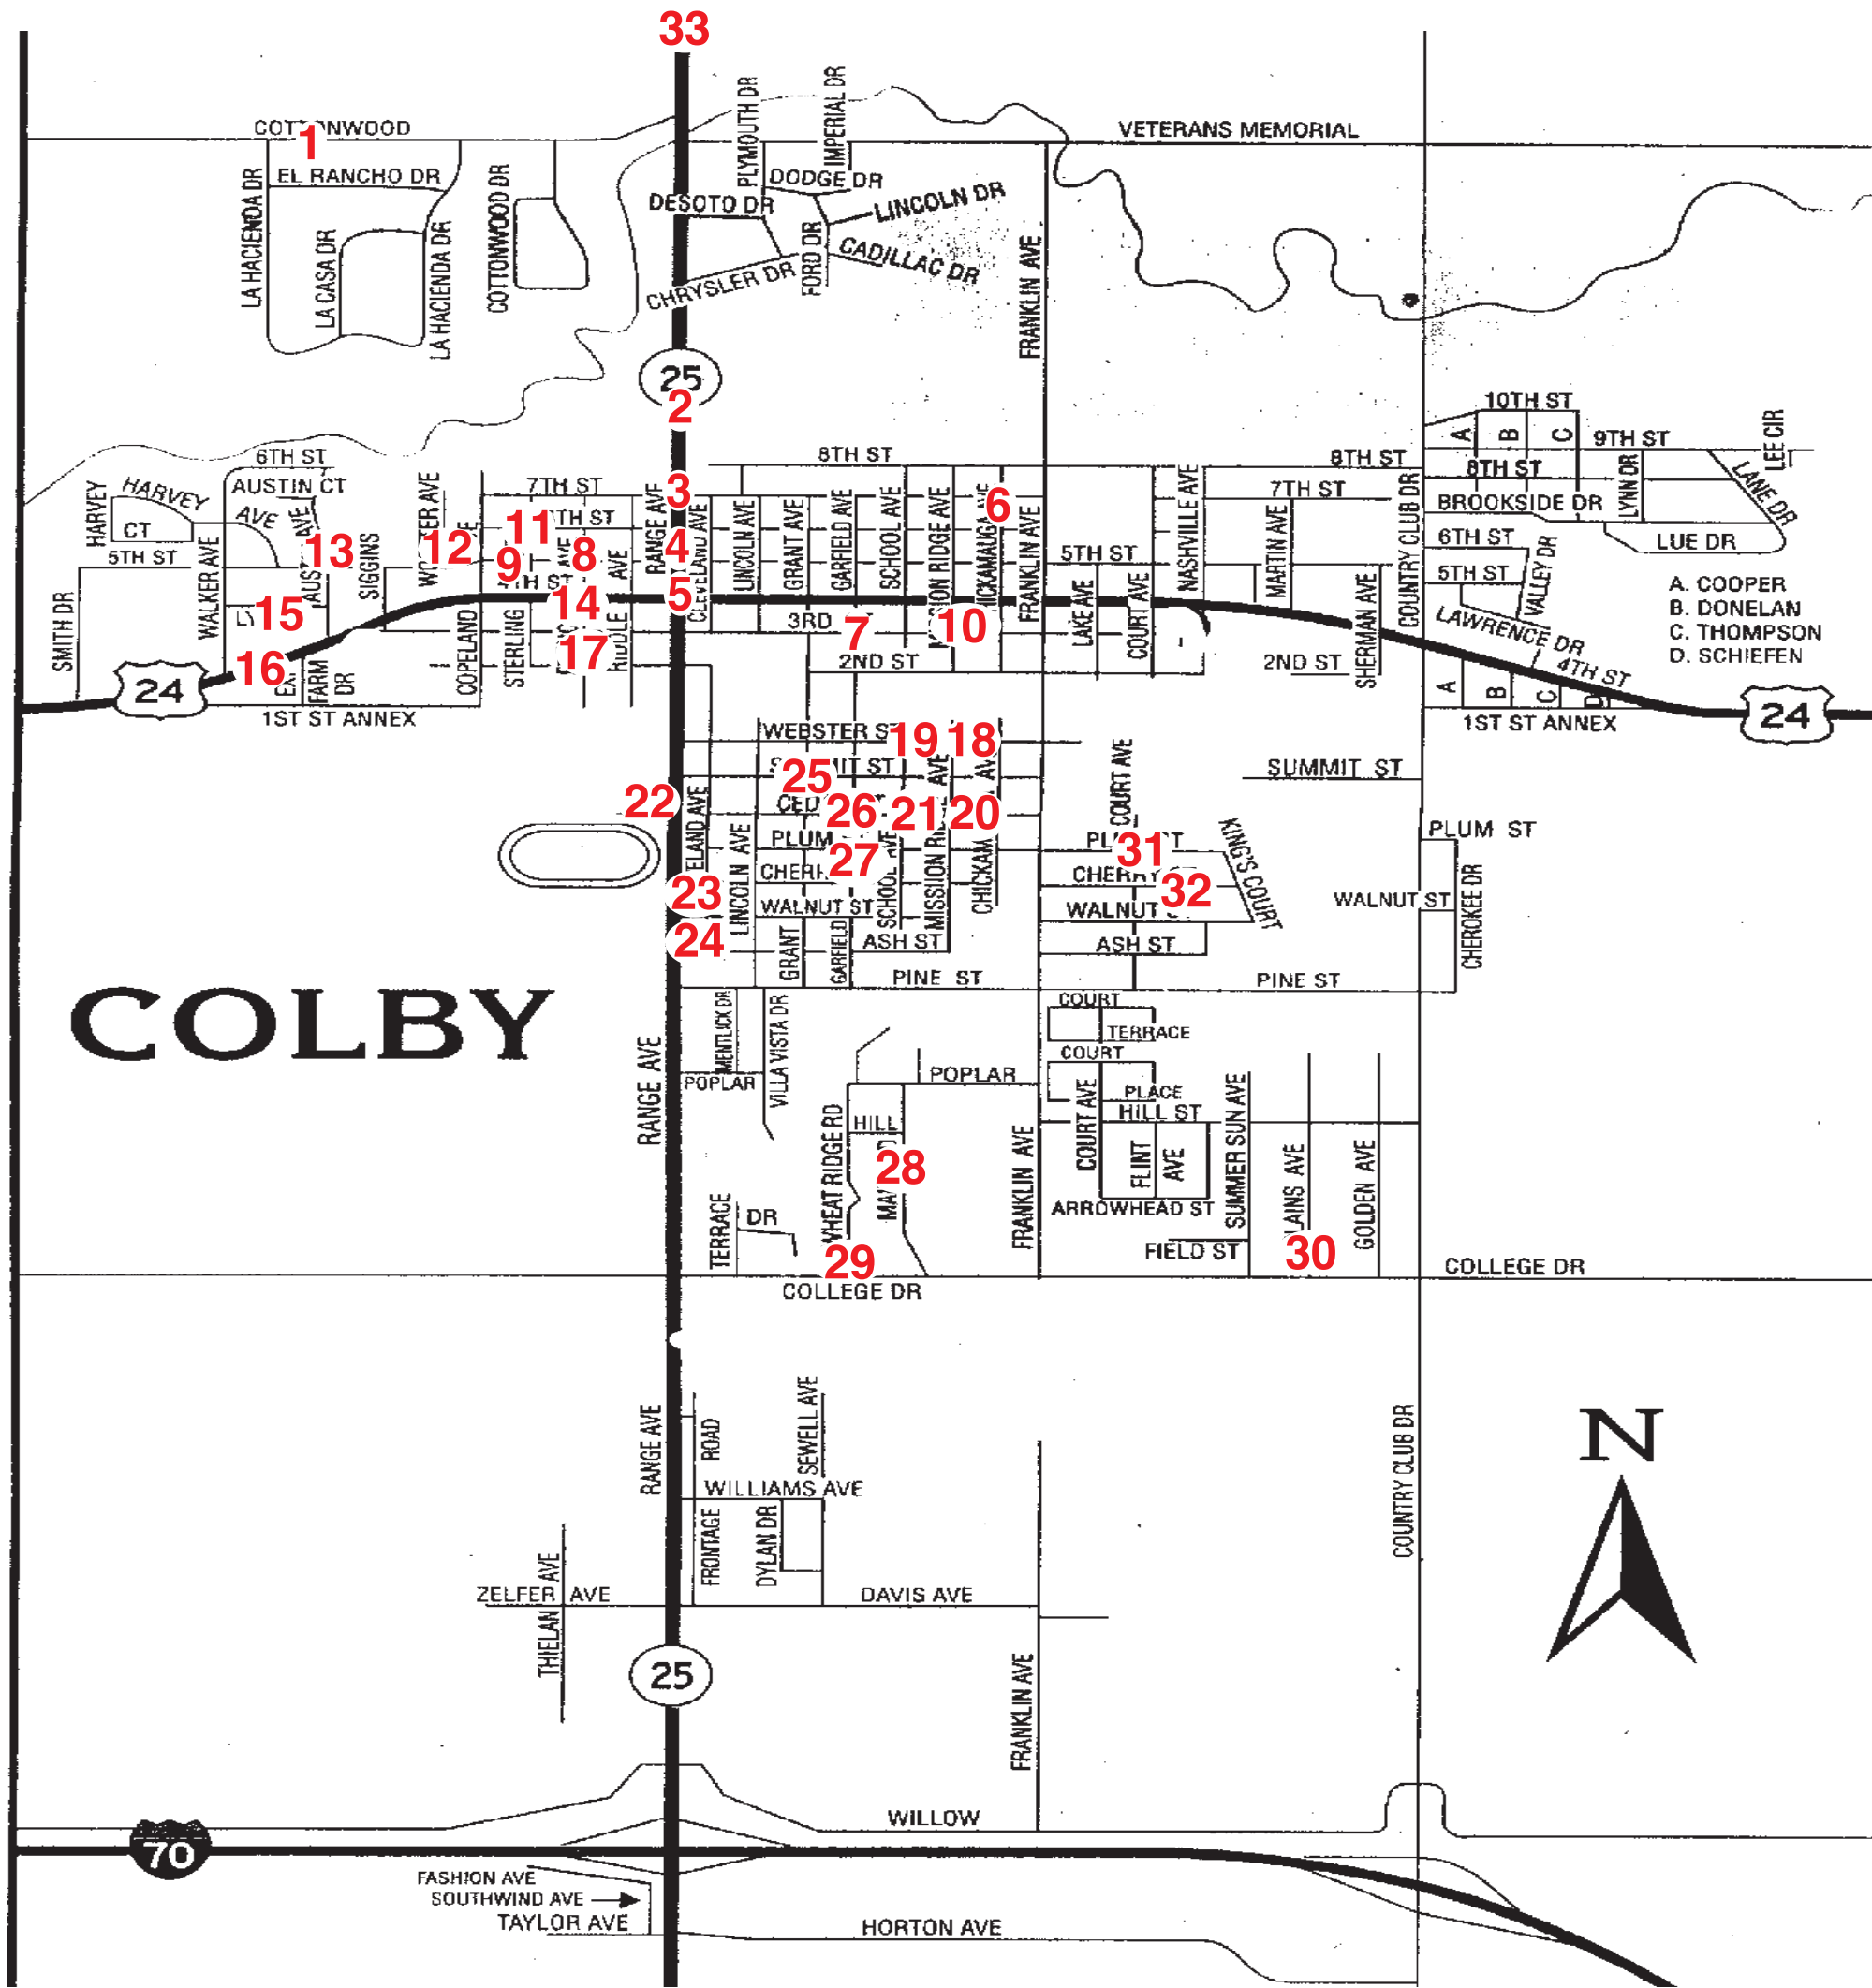

Colby's city-wide garage sale

part of a 130-mile 'Sale-A-Bration'

COLBY

A. COOPER
 B. DONELAN
 C. THOMPSON
 D. SCHIEFFEN

Listing of yard sales for Residential and Organizations

1. 1285 W. Cottonwood St.
2. 1540 N. Range Ave.
3. 570 N. Range Ave.
4. 455 N. Range Ave
5. 425 N. Range Ave.
6. 640 N. Chickamauga
7. 140 N. Garfield
8. West 5th & French (Sacred Heart Gym) Fri 4-8; Sat 8-1
9. 1320 W. 5th St.
10. 260 W. 3rd St. (Fri. eve & Sat.)
11. 1280 W. 6th St.
12. 525 Woofter Ave.
13. 515 Austin
14. 915 W. 4th St.
15. 1720 Lynda
16. 1745 W. 4th
17. 145 N. French
18. 225 W. Webster
19. 270 W. Webster
20. 365 W. Cedar
21. 470 W. Cedar
22. 250 S. Range (Th. Co. Office Complex)
23. 445 S. Range
24. 465 S. Range
25. 315 S. Grant
26. 345 S. Garfield
27. 430 S. Garfield
28. 1105 Maize Road
29. Wheatridge & College (Episcopal Church)
30. 1145 Plains Ave. (Behind Twisters)
31. 345 E. Plum
32. 350 E. Cherry
33. Hwy 25 Rawlins & Th. Co. Line

Saturday Only in Colby
Starting at 8 a.m.

Other cities and events:

Atwood, Kan. — Atwood Lake & Hayden Nature Trail, Nine Hole Golf Course, Museum, Antique Shop

Trenton, Neb. — Massacre Canyon Monument, Hitchcock Co. Museum, Oak Canyon Fossil Beds, Historic Mastodon Site

Wallace, Neb. — J.R. Johnston Memorial Hall

Sutherland, Neb. — Oregon Trail Golf Course, Reservoir State Rec. Area, Gerald Gentleman Station

Hayes Center, Neb. — Site of Buffalo Bill famous hunt, Camp Hayes, Historical Museum, 9 hole Golf Course

2nd Annual Gigantic Garage Sale
 sponsored by the
 Highway 25 Association
 Linking Interstate 70 and Interstate 80
 Colby city-wide sponsor — High Plains Lions Club

This page courtesy of the Colby Free Press