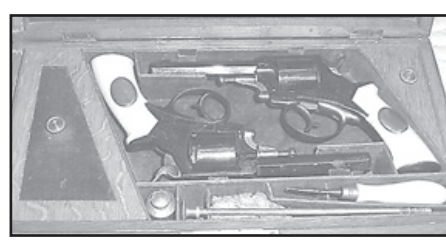

LOT D
#1 Winchester Model 86 Light weight,

Rifle, take down, 45-70 cal.. #2 Winchester Model 71 Deluxe Rifle, long tang, bolt peep. 348 cal. (exc.). #3 Winchester Model 64 Deluxe Rifle, 30 WCF cal. (exc.). #4 Winchester Model 64 Rifle 32W.S. cal. (exc.). #5 Winchester Model 64 Rifle 30-30 cal. (exc.). #6 Winchester Model 92 Rifle, octagon bbl., take down, 1/2 mag, 44WCF cal.. #7 Winchester Model 1894 Rifle, 1/2 oct bbl., take down, 30WCF cal. (Antique) #8 Winchester Model 1894 Rifle, oct bbl., full mag, 30WCF cal. (Antique) #9 Winchester Model 1894 Rifle, oct bbl., full mag, 30WCF cal.. #10 Winchester Model 1894 Rifle, oct bbl., full mag, 30WCF cal.. #12 Winchester Model 1894 Rifle 1/2 oct bbl., button mag, 32 W.S. cal.. #13 2- Winchester Model 1894 John Wayne Canadian Carbine, 32-40 cal., Consecutive serial numbers (only 1,000) (Canadian issue). #14 2- Colt SAA Peacemaker Centennial Pistols 45 and 44-40 cal. (Matched set of 500). #15 Colt SAA 1st Generation Pistol, 4 3/4" nickel bbl., 44 special (only 506 made). #16 3- Colt SAA 3rd Generation Pistols, B.P. frame, 45 cal. 4 3/4" nickel bbl. (consecutive serial numbers) #17 Colt SAA 3rd Generation Buntline, ivory grips, nickel, 44-40 cal. (wood case)

Winchester 52 22LR 1945 Production SN 52779B - 95% - w/peep sights all original very nice wood. #31 Winchester 52 22LR 1945 Production SN 52836B - 95% - w/peep sights all original very nice wood. #32 Winchester 52 22LR 1946 Production SN 56583B - 95% - w/peep sights all original very nice wood #33 Winchester 52 22LR 1938 Production SN 43709A - 95% - w/peep sight all original very nice wood. #34 Winchester 52 22LR Sporting Rifle SN 55444B - 90% - w/peep sight all original very nice wood. #35 Winchester 9422 XTR 22 SLLR SN F477568 - New no box. #36 Winchester Model 70 FWT-243 SN 372931 - 90% - otherwise Balvar 8 Scope B&LMT Ft sight removed. #37 Winchester Model 56 22 LR. SN 18296 - 80% - Some Flaking #38 Winchester 1894 Saddle Ring Carbine 25-35 WCF SN189684 - 60% - Bore dark (needs attention). #39 Winchester 94 30-30 SN 2564828 - Wood rough blue VG Williams Peep Sight. #40 Winchester 94 30-30 SN 4983741 - Window carry marks otherwise new condition #41 Winchester Model 56 22 SN 2320 - 95% - Plus Short Peep Sight. #42 Winchester Model 57 22. SN 24134 - 95% - Plus LR Peep Sight. #43 Winchester Model 57 22 Short. SN 3880 - 60% - Wood redone Peep Sight. #44 Winchester Model 92 44 WCF CB OB 20" SN 980998 - 90% - BBL Very good bore #45 Winchester Model 52 Peep Sight 22 cal.. SN 65690B. #46 Winchester Model 1897 12 ga. SN C101030. #47 Winchester Model 9422 XTR 22 cal. SN F453618. #48 Winchester Model 9422 MTR 22 cal. SN F491874. #49 Winchester Model 1892 25-20 WCF oct bbl SN 521956. #50 Winchester Model 57 22 cal. - SN 19551. #51 Winchester Model 90 22 WRF oct bbl. SN 284029 #52 Winchester Model 94 32 Special - SN 1827588. #53 Winchester Model 52 22 cal. - SN 16921. #54 Winchester Model 1879 22 cal. - SN 101496