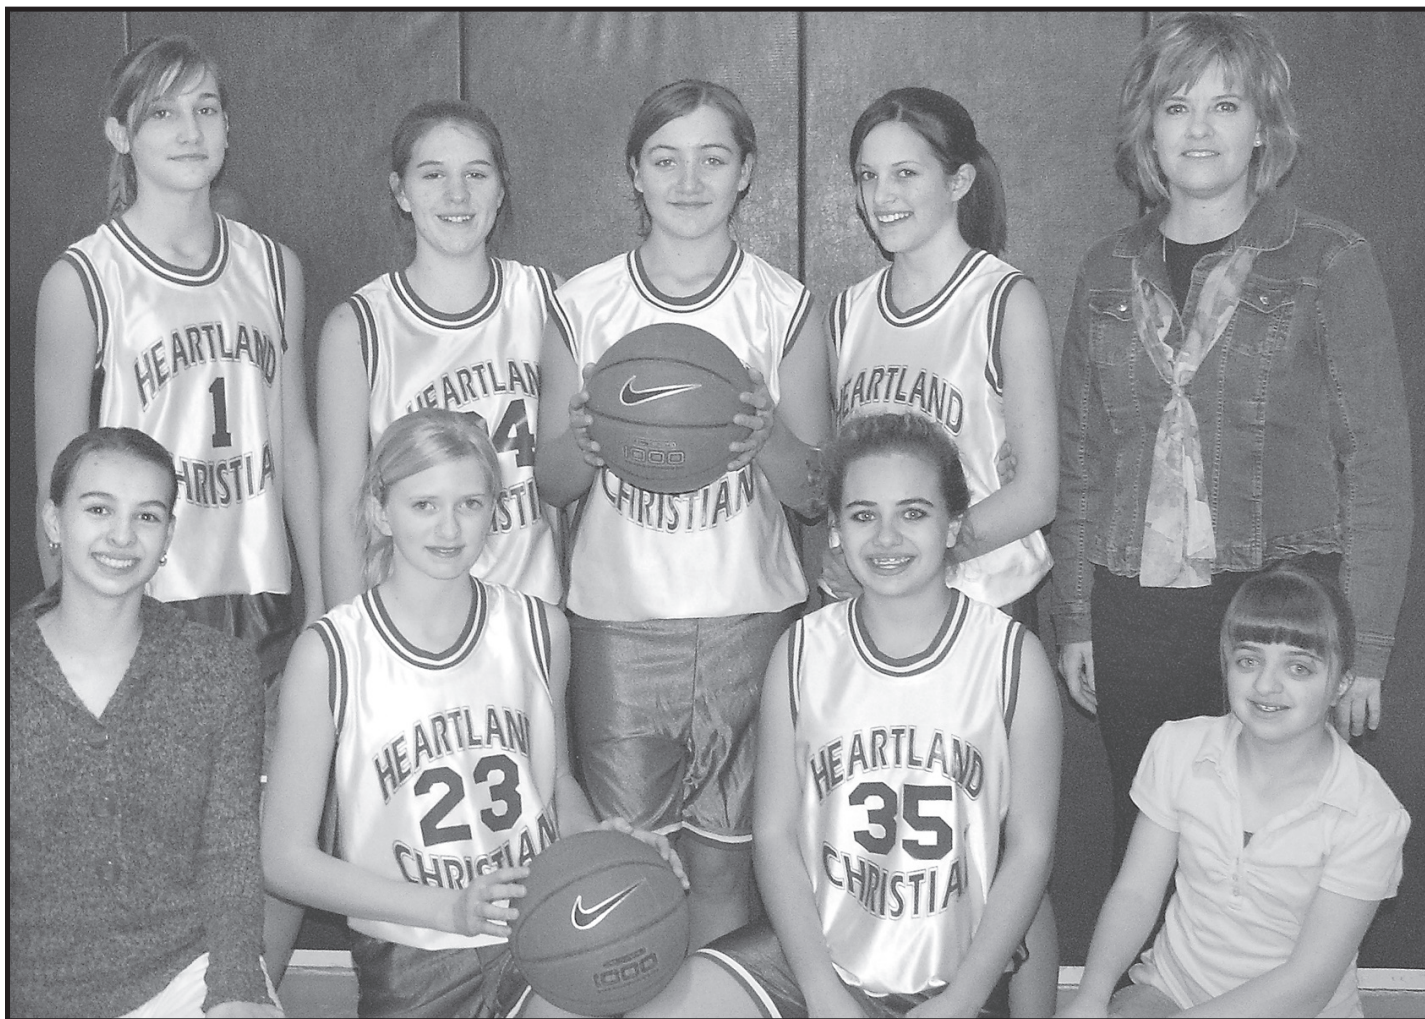

Heartland Christian School Junior High Girl's Basketball

Back Row (L-R): Alexi Regier, Kirsten Bandy, Megan Bear, Brittany Bear, and Coach Jeanette White. Front Row (L-R): Jenifer Wood (manager), Amy Myers, Mallory Kern, Miranda Kern (manager).

Schedule

- Thursday, January 22nd at Brewster
- Monday, January 26th School Bowl at Brewster
- Thursday, January 29th with Sharon Springs
- Thursday, February 5th at Tribune
- Thursday, February 12th with Grin-hell
- Monday, February 16th -Freedom Tourney
- Thursday, February 19th -Freedom Tourney
- Saturday, February 21st -Freedom Tourney