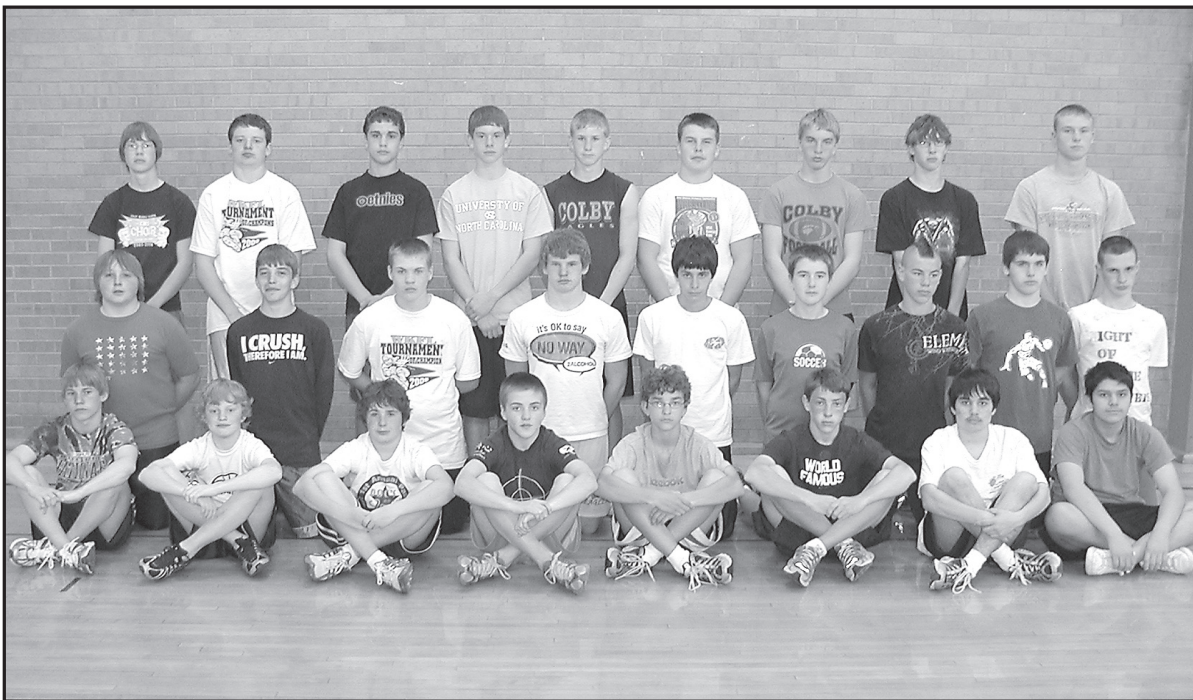

# Colby Middle School 8th Grade Track

Front (L-R): Dustin Reed, Aaron Higerd, Brady Rose, Macen Shull, John Faber, Matthew Dickman, Henry Schuette, Daniel Valdez. Middle (L-R): Baker Bugbee, Quade Woolfer, Kurt Sloan, Beau Brown, Bradon Gaede, Kyle Peterson, Devin Langdon, Brad Schroeder, Randy Colling. Back (L-R): Alex Juenemann, Dustin Burleigh, Trek Keck, Todd Kane, Ryan Moore, Zell Bieberle, Troy Quenzer, Dylan Titus, Wiatt Binder. Not pictured: Brandy Oliver (manager). (Photo by Andy Heintz.)

Front (L-R): Tomi Miller, Heather Heier, Alexa Haas, Morgan Smull. Middle (L-R): Cameron McLaughlin, Alexa Schindler, Keana Keck, Jenessa Williams, Bailey Terrell. Back (L-R): Lauren Bell, Karly Kriss, Mishaela Benson, Shelby Gardner, Kaitlyn Flanagin. Not pictured: Gabby Browne, Kenzie Curry, Michelle Howell, Lauren Mountford, Rockell Bedore (manager). (Photo by Andy Heintz.)