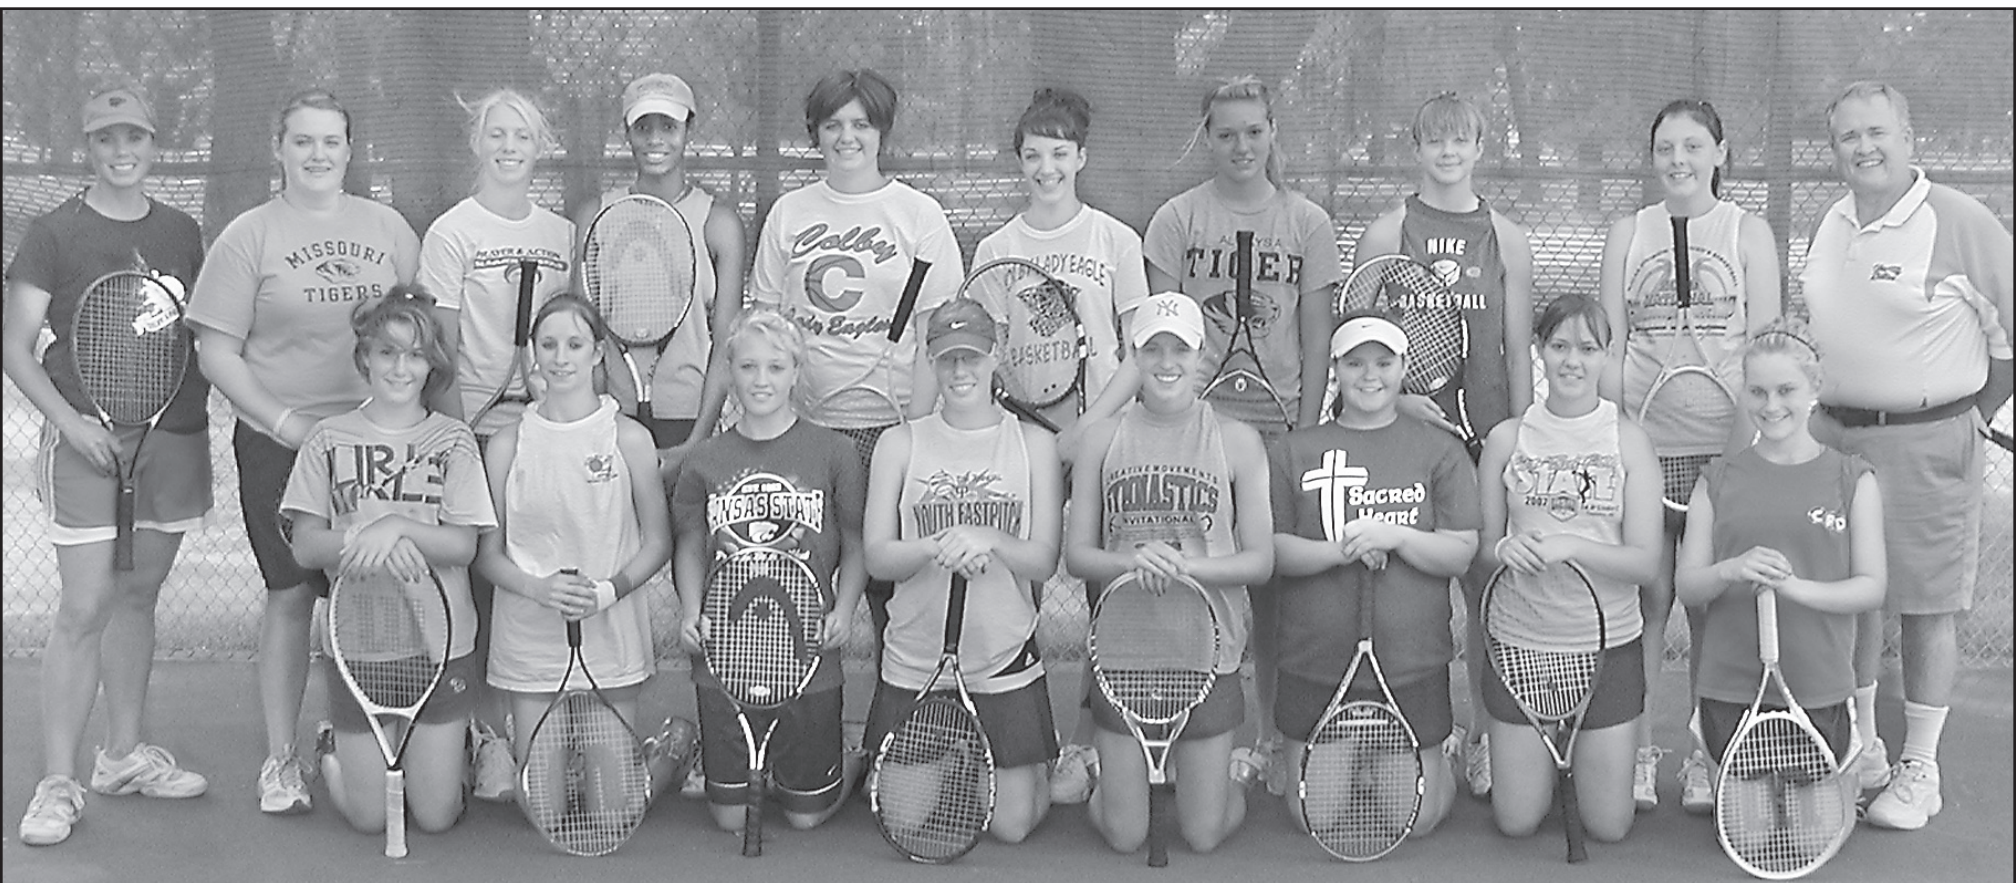

Colby High School Girls' Tennis

Back Row L-R: Coach Jennifer Rall, Hannah Matchell, Laura Juenemann, Paige Roopchan, Madison Gawith, Lauren Shoaff, Megan Schroeder, Janessa Williams, Alexa Schindler, Assistant Coach Gene Rothfuss Front Row L-R: Keana Keck, Amber Bond, Hannah Giebler, Caitlyn Wark, Kayla Hockersmith, Megan Dougherty, Kim Gerstner, Tomi Miller. Not pictured: Katera Harter, Barbara Bickner. Photo by Andy Heintz.