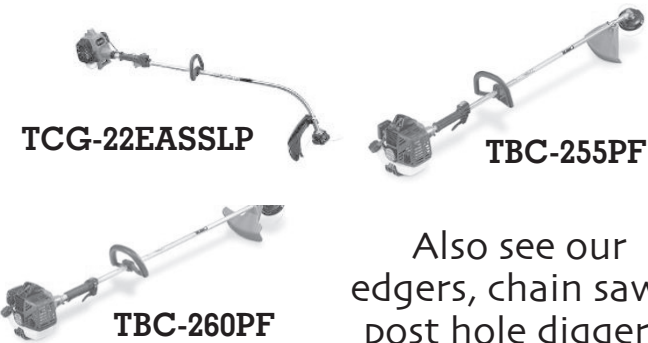

WORLDWIDE • VACATION PACKAGES • CRUISES
TOURS • GROUPS • FLIGHTS • HOTELS • TRAINS • CARS

Dad a Fisherman?

We Carry:
Rods • Reels
Tackle • Bait (night crawlers & catfish bait)

Full line of Bass Pro Products

We have a full line of Ruger & Smith & Wesson Products

T-F 9 - 6 • Sat 9 - 4:30
C & M Gun Shop
320 S. Franklin, Colby
785-465-2257

Celebrate Father's Day with us!

1715 W. 4th St. Colby, KS 67701
785-462-7722

Open 7 Days a Week
11:00 am - 9:30 pm
We Deliver!

HAPPY FATHER'S DAY
SUNDAY JUNE 19

Russell Stover,
Chocolate

Men's Colognes

- LaCoste
- Polo
- Obsession
- Burberry
- Calvin Klein
- Azzaro

PALACE DRUG STORE

460 N. Franklin • Colby, KS
785-460-7507 • 1-800-794-3047

Celebrate Father's Day with Us!

Enjoy a fine selection of Beer and Liquor from the

Bottle Gallery

Open 9 a.m - 9 p.m. Monday-Saturday
Gift Certificates Available
1920 S. Range • Colby • 785-460-0235

HAPPY Father's Day

Come see us for special pricing

Monday-Friday: 8:00-5:30 Saturday: 9:00-5:00
& Home Furnishings

ofcworks@colby.ixks.com
(785) 462-2222
FAX: (785) 462-2262

960 South Range
Colby, KS 67701

18 Meadow Lake Golf Course & Lounge

FATHER/SON/DAUGHTER GOLF TOURNAMENT

June 19, 2011
Father's Day

Registration 9 AM • Start 9:30 AM
$30.00 Per Team
(please sign-up and list the age group)

Lunch after play

785-460-6443
1085 E Golf Club Rd
Colby

Dad Need A Trimmer For Spring?

Check out our Tanaka Power Equipment.

Also see our edgers, chain saws, post hole diggers, blowers and more!

1280 S. Country Club Dr.
Colby, KS 67701
785-462-2412

HAPPY FATHER'S DAY

S&W SUPPLY

IDC-USA
185 W. Fifth
Colby, KS
785.462.3373

We also have gift certificates

- Tow Ropes & Chains
- Tire Chains & Cables

- Power Services & Housers
- Diesel Fuel Additives
- A/C Delco Batteries

Father's Day Fiesta!

El Dose de Oros
a taste with tradition!