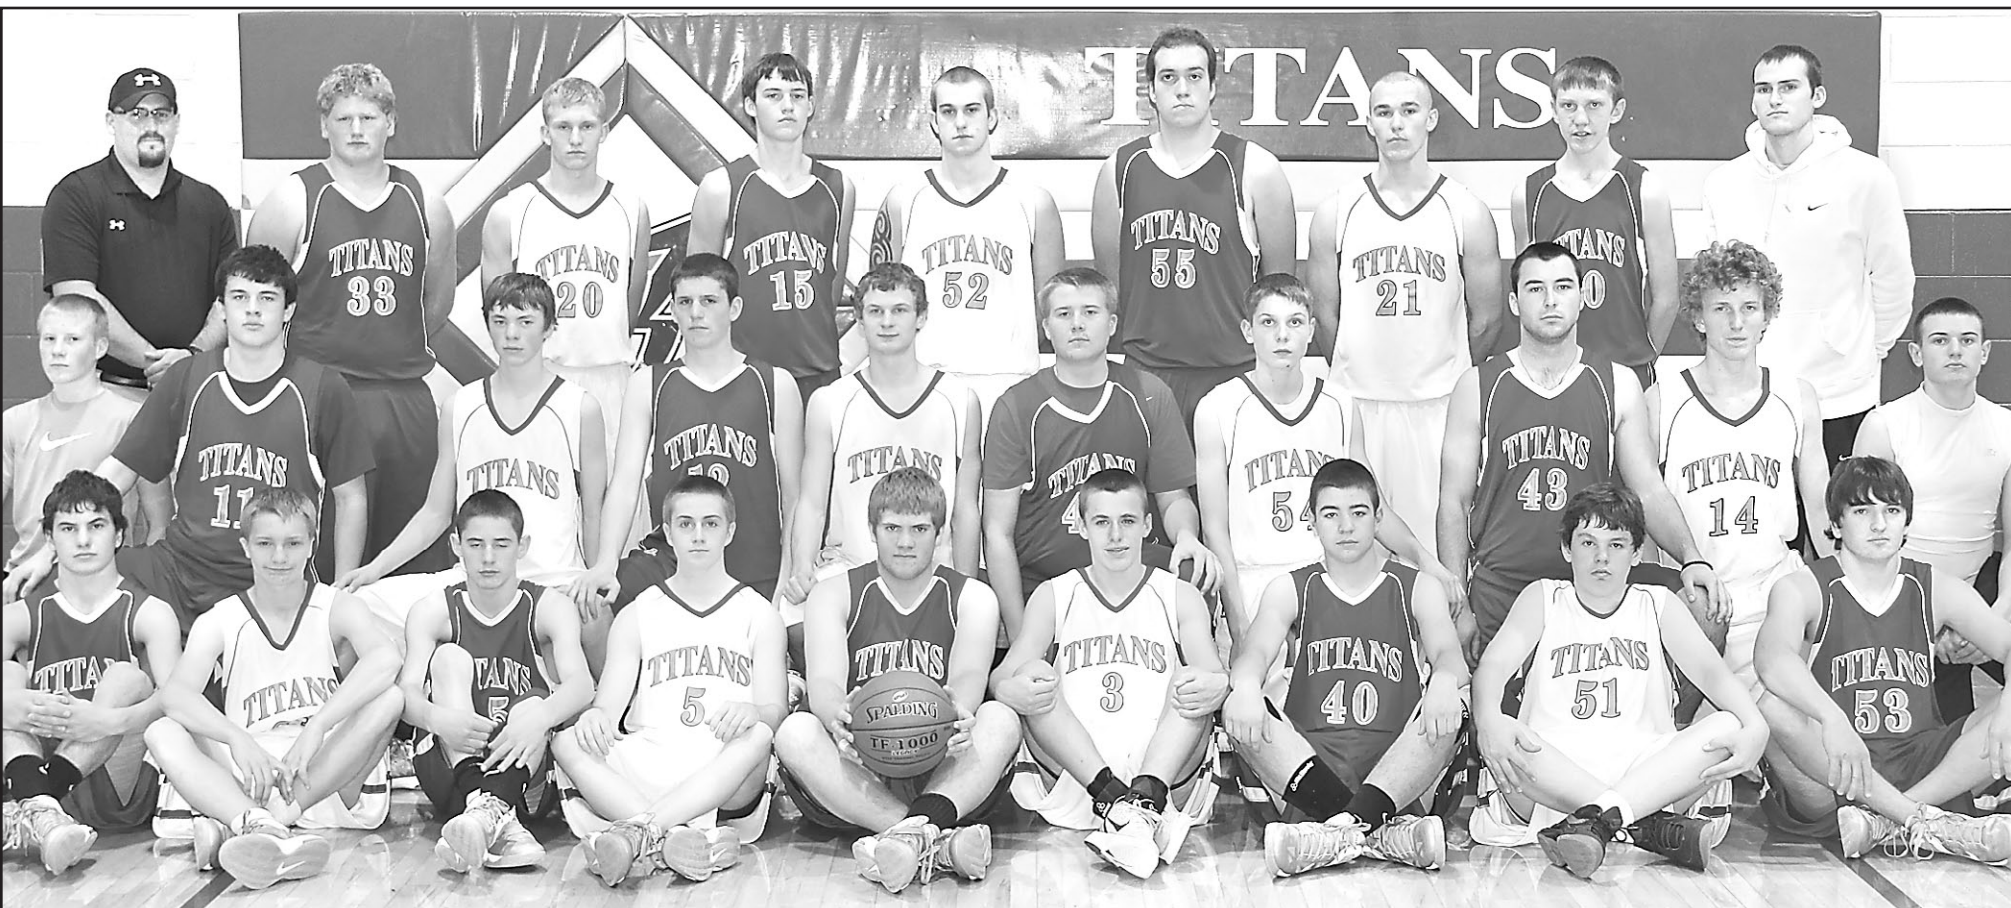

# Brewster-Triplains Boys Basketball

From left, front row: Ryan Gfeller, Justin Schmidt, Coleton Rogge, Will Allen, Seth Smith, Jace Jorgensen, Fred Schertz, Tanner Abbott, Jesse Gaskill. Middle row: Manager Tad Holm, Phil Kulas, Nate Brown, Christian Kraemer, Dan Brown, Taylor Stramel, Quinton Clymer, Trenten Stoltenberg, Takoda Turner, Jaden Schmidt. Back row: Assistant Coach Mike Inlow, Luke Ballentine, Michael Schmidt, C.J. Felzien, Damon Hanley, Bernardo Carvalho, Nathan Jorgensen, Layton Werth, Coach Michael Collett. Not pictured: Justin Culwell.

## Titans' Schedule

Monday to Saturday, Jan. 7 to 12 – WKLL Tournament at Wheatland and Colby

Friday, Jan. 18, 6:30 p.m. – at Cheylin (McDonald)

Friday, Jan. 25, 6:30 p.m. – vs. Western Plains

Tuesday, Jan. 29, 6:30 p.m. – at St. Francis

Friday, Feb. 1, 6:30 p.m. – at Weskan (Winona)

Tuesday, Feb. 5, 6:30 p.m. – at Wallace County (Sharon Springs)

Friday, Feb. 8, 6:30 p.m. – at Wheatland-Grinnell

Tuesday, Feb. 12, 6:30 p.m. – vs. Golden Plains (non-league)