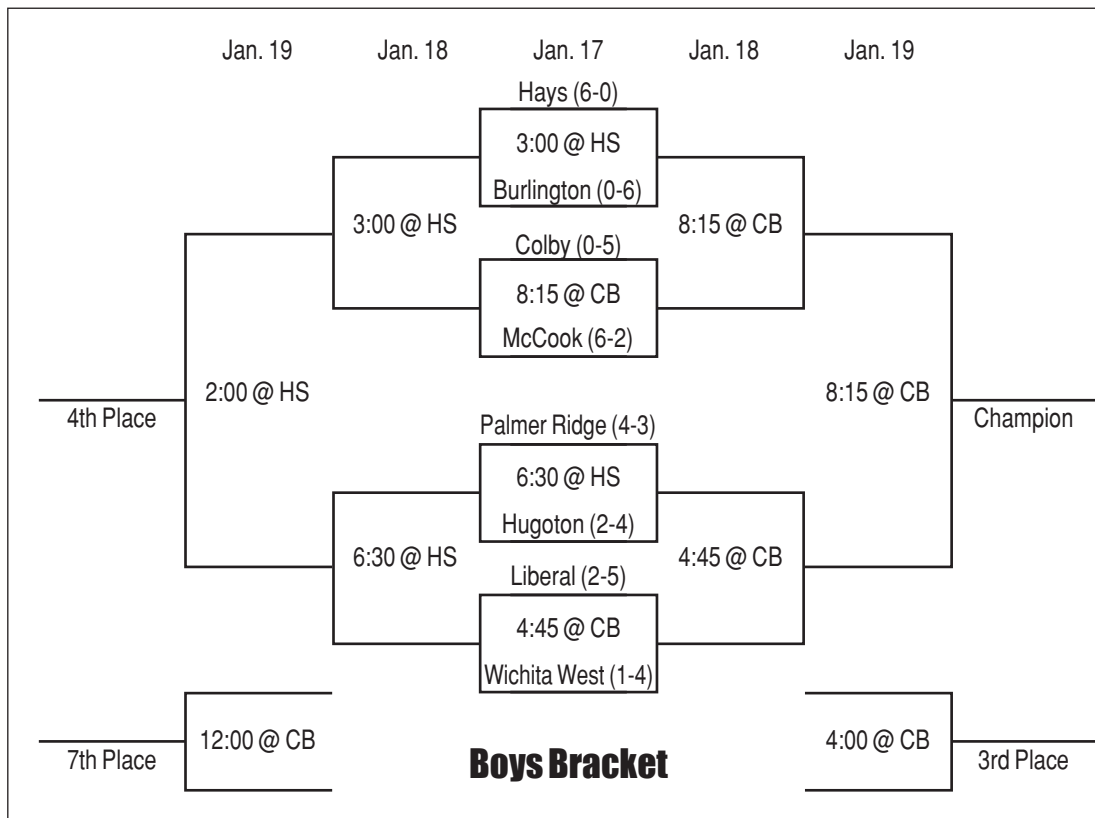

Following the Colby girls game, the Colby Boys will face McCook in the Community Building starting at 8:15 p.m.

From left, front row: Aaron Faber, Adam Giersch, Austin Boehme, Zane Winger, Daniel Myers, Tanner Lee. Middle row: Josh Matchell, Connor Mountford, Wiatt Binder, Todd Kane, Luke Cox, Chandler Comfort. Back row: Zach Young, Austin Russ, Marc Bremenkamp, Josh Lemman, Connor Schwanke, Ashton Russ. Not pictured: Caleb Mazanec and Chase Eggert.