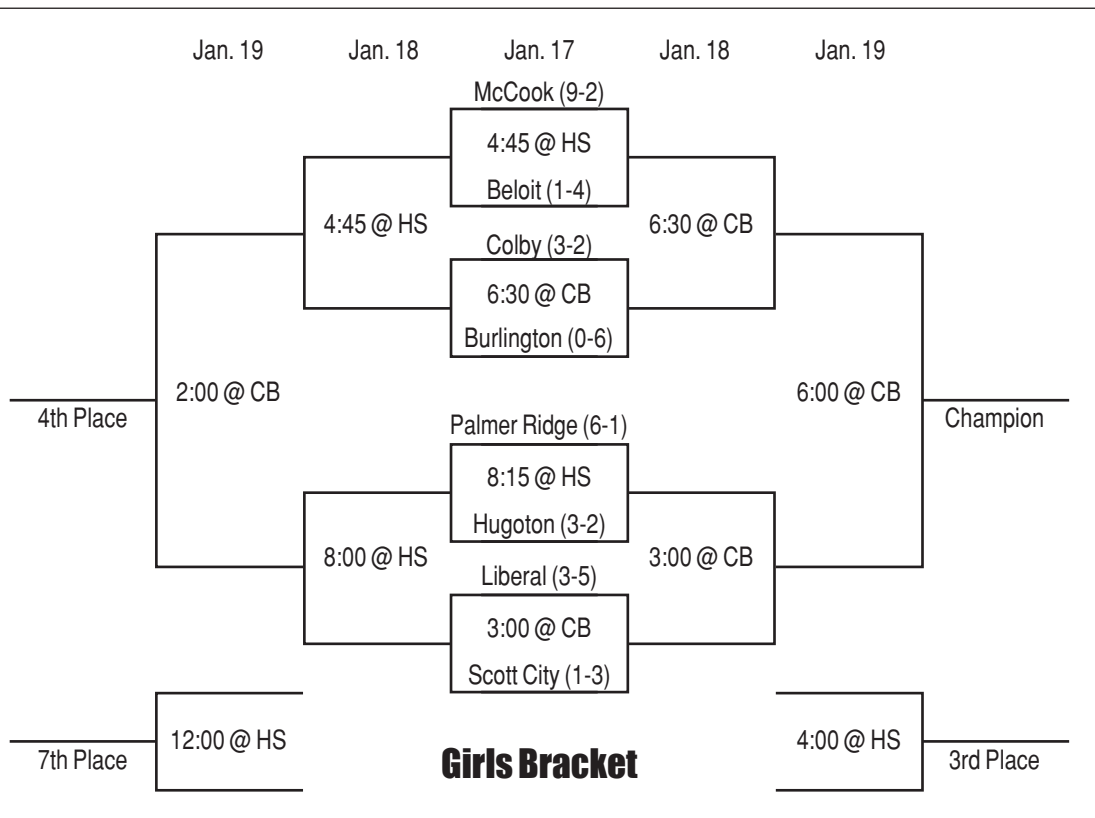

Following the Colby girls game, the Colby Boys will face McCook in the Community Building starting at 8:15 p.m.

From left, front row: Aaron Faber, Adam Giersch, Austin Boehme, Zane Winger, Daniel Myers, Tanner Lee. Middle row: Josh Matchell, Connor Mountford, Wiatt Binder, Todd Kane, Luke Cox, Chandler Comfort. Back row: Zach Young, Austin Russ, Marc Bremenkamp, Josh Lemman, Connor Schwanke, Ashton Russ. Not pictured: Caleb Mazanec and Chase Eggert.