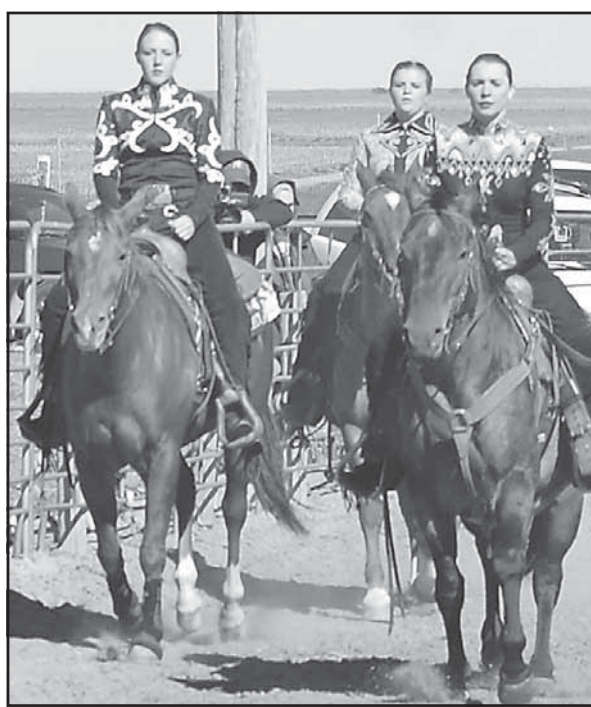

Once more around the arena

R.B. HEADLEY/Colby Free Press
 Colby Community College's horse show was a shining success both Saturday and Sunday despite brisk, breezy weather conditions. Participants in the beginners division enjoyed sunny skies Sunday morning. The Colby College team shared top points honors with the University of Nebraska-Lincoln, according to information on Colby's team Facebook page.