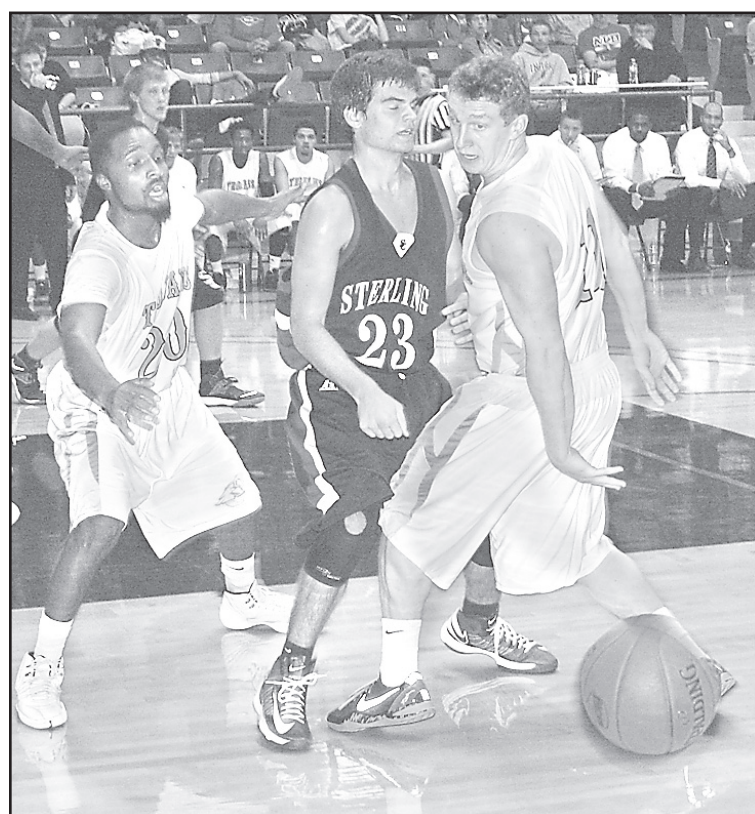

Sophomore 6'7" forward Gage Deis' hang time was a welcome sight as he collected 18 game-high rebounds.

Jeremiah Ingram, another 6'7" soph, tallied 21 points which followed up his 46-point effort during Colby's first two games last weekend.

Sophomore Jamal Jones (10 points, three steals) smoothly assumed the point-guard duties from classmate Terry Starks, who was resting a slight knee injury.

"He (Starks) felt OK in warmups. We thought we would handle business a little better than this, but we were able to rest him," Grafel explained.

The Trojans (3-0 record) took a quick 11-2 lead, but Sterling promptly closed within 11-10 and never fell too far from possible rally range.

Branden Williams' beautiful ally-oop dunk set up by Anthony Barley's perfect lob pass should have been a momentum builder.

Sterling still only trailed 31-25 entering halftime. Colby will aim for a better knockout punch tonight (8:30 p.m.) against Colorado Northwestern College.

Scoring summaries from Thursday night:

Colby (73) — Jeremiah Ingram 21 points, Gage Deis 12, Jamal Jones 10, Branden Williams 7, David Tait 6, Ramon Johnson 6, Joey Meyer 4, Kyle Summers 3, Justin Talley 2, Anthony Barley 2. Rebound leaders: Deis 18, Ingram 6. Assists: Jones 2, Deis 2, Summers 2. Steals: Jones 3, Ingram 3, Williams 3. Blocked shots: Williams 2.

Sterling (62) — Josiah Rey's 13 points paced the Warriors.

R.B. HEADLEY/Colby Free Press
Sterling's Grant Speer (23) barely escaped the double team of Colby Community College defenders Anthony Barley (20) and Joey Meyer during this first-half play Thursday night.

Stanford stuffs Ducks

STANFORD, Calif. (AP) — Stanford squashed Oregon's national championship hopes again, schooling the Ducks in power football. No. 2 Florida State might want to send the Cardinal a thank you card.

Tyler Gaffney ran for 157 yards, and No. 5 Stanford hammered No. 3 Oregon for three quarters before holding off a furious rally by the fast-paced Ducks for a 26-20 victory Thursday night.

Heisman Trophy contender Marcus Mariota finished 20-of-34 for 250 yards threw two fourth-quarter touchdown passes to pull the Ducks (8-1, 5-1) to 26-20 with 2:12 left.

But Stanford recovered an onside kick and ran out the clock.

Nation's No. 15 team tops Colby women

By R.B. Headley
Colby Free Press
rbheadley@nwkansas.com

A 40-15 first half Thursday night showed why the Western Nebraska Community College Cougars are ranked No. 15 in women's junior college basketball.

Now the Colby Community College Trojans can show how they'll respond to their first defeat this season.

They did outscore the Cougars, 30-28, through those final 20 minutes of a 68-45 setback.

"Absolutely that is something to build on," Colby coach Antowin Edwards said. "I think we're a pretty good team when we play together, play smart and do the right things."

"When we don't do what we need to do, we're a terrible team," he added. "Because we're too young to pull out of a hole like that."

The Trojans' team of 12 freshmen only trailed 3-2 after Colby High grad McKenna Ortner hit their first basket for a second