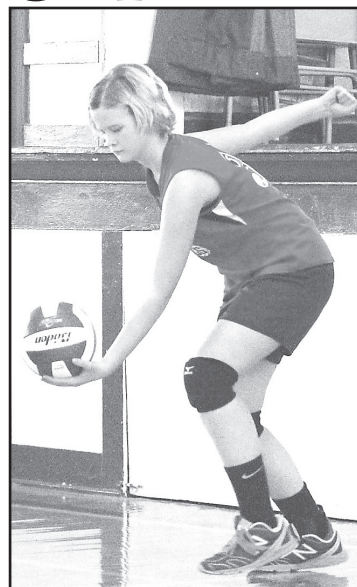

JORDAN SCHUTTE
Golden Plains High School
Sixth-grader Taryn Fleckenstein showed she can serve the volleyball for Golden Plains Middle School against Northern Valley recently.

Results will likely appear in an upcoming edition. Fall sports features just one area team still playing, the Heartland Christian football squad on Saturday.

Area players picked for all-star volleyball

Rosters for the seventh annual Northwest Kansas All-Star Volleyball Classic have been announced by Colby Community College.

The all-star classic features high school senior volleyball players and will be held on Sunday, Nov. 17, beginning at 1 p.m. in the Colby Community Building.

Following is a list of players who will be participating in the event. Players from the four Colby-area schools are featured in bold type.

Team No. 1: Halie Doty (Rawlins County), **Abby Friesen (Colby)**, Kenzie Hemmert (Oakley), Bailey Nickel (Scott Community), **Amy Myers (Heartland Christian)**, Natasha Allmer (Hoxie), Tatum Pfortmiller (Natoma), Shania Wilkison (Phillipsburg), Brooke Hammond (Northern Valley) and Hailee Spresser (Golden

Plains).

The coach is Shelly Hoyt of Hoxie.

Team No. 2: Ally Dewees (Wallace County), **Kylie Jones (Golden Plains)**, Alyssa Schlepp (St. Francis), Jessica Schneider (Quinter), Ruth Hair (Western Plains), Keshia Green (Rawlins County), Alexa Keller (Oakley), Kaitlin Albert (Smith Center), Gabi Spresser (Hoxie) and Caitlin Lingg (Stockton).

The coach is Orba Smith of Golden Plains.

Team No. 3: Raegan King (Otis-Bison), Laura Dennis (Oakley), **Jordan Christensen (Golden Plains)**, Matison Dusin (Phillipsburg), **Haleigh Shull (Colby)**, Kristina Farber (Hoxie), Kirsten Bandy (Heartland Christian), Katie Washington (Rawlins County) and Kelly Wyckoff (Scott Community).

The coach is Terra Ketene of Phillipsburg.

Team No. 4: Hannah Gillespie (Wheatland-Grinnell), Madsen Frantz (Phillipsburg), **Karly Shull (Colby)**, Caitlin Bowden (Thunder Ridge), Emily Schneider (Otis-Bison), Brooke Palsy (Rawlins County), Allison Sears (Plainville), Marcy Barth (Naomi), Michaela Girard (Logan) and Train Bedore (Goodland).

The coach is Shannon Foster of Wheatland-Grinnell.

Team No. 5: Paige Ramey (Wheatland-Grinnell), Samantha Reef (Plainville), Ellie House (Goodland), Jordan Compton (Wallace County), Jade Bui (Phil-

lipsburg), Annie Kiesinger (Otis-Bison), **Morgan Mengel (Colby)**, Nikki Knop (Quinter) and Sheila Hubbard (Chilin High School).

The coach is Jen Melia of Atwood.

All matches will be held in the Colby Community Building beginning at 1 p.m.

The schedule of matches: Team 1 vs. Team 2, Team 3 vs. Team 5 at 2 p.m., Team 4 vs. Team 2 at 3 p.m., Team 3 vs. Team 1 at 4 p.m., Team 4 vs. Team 5 at 5 p.m.

A medal ceremony follows at 6 p.m. for all teams with the championship match scheduled at 6:30 p.m. Each match will be limited to three sets.

CHEYENNE COUNTY HOSPITAL 210 W. 1st • St. Francis, KS
785-332-2104