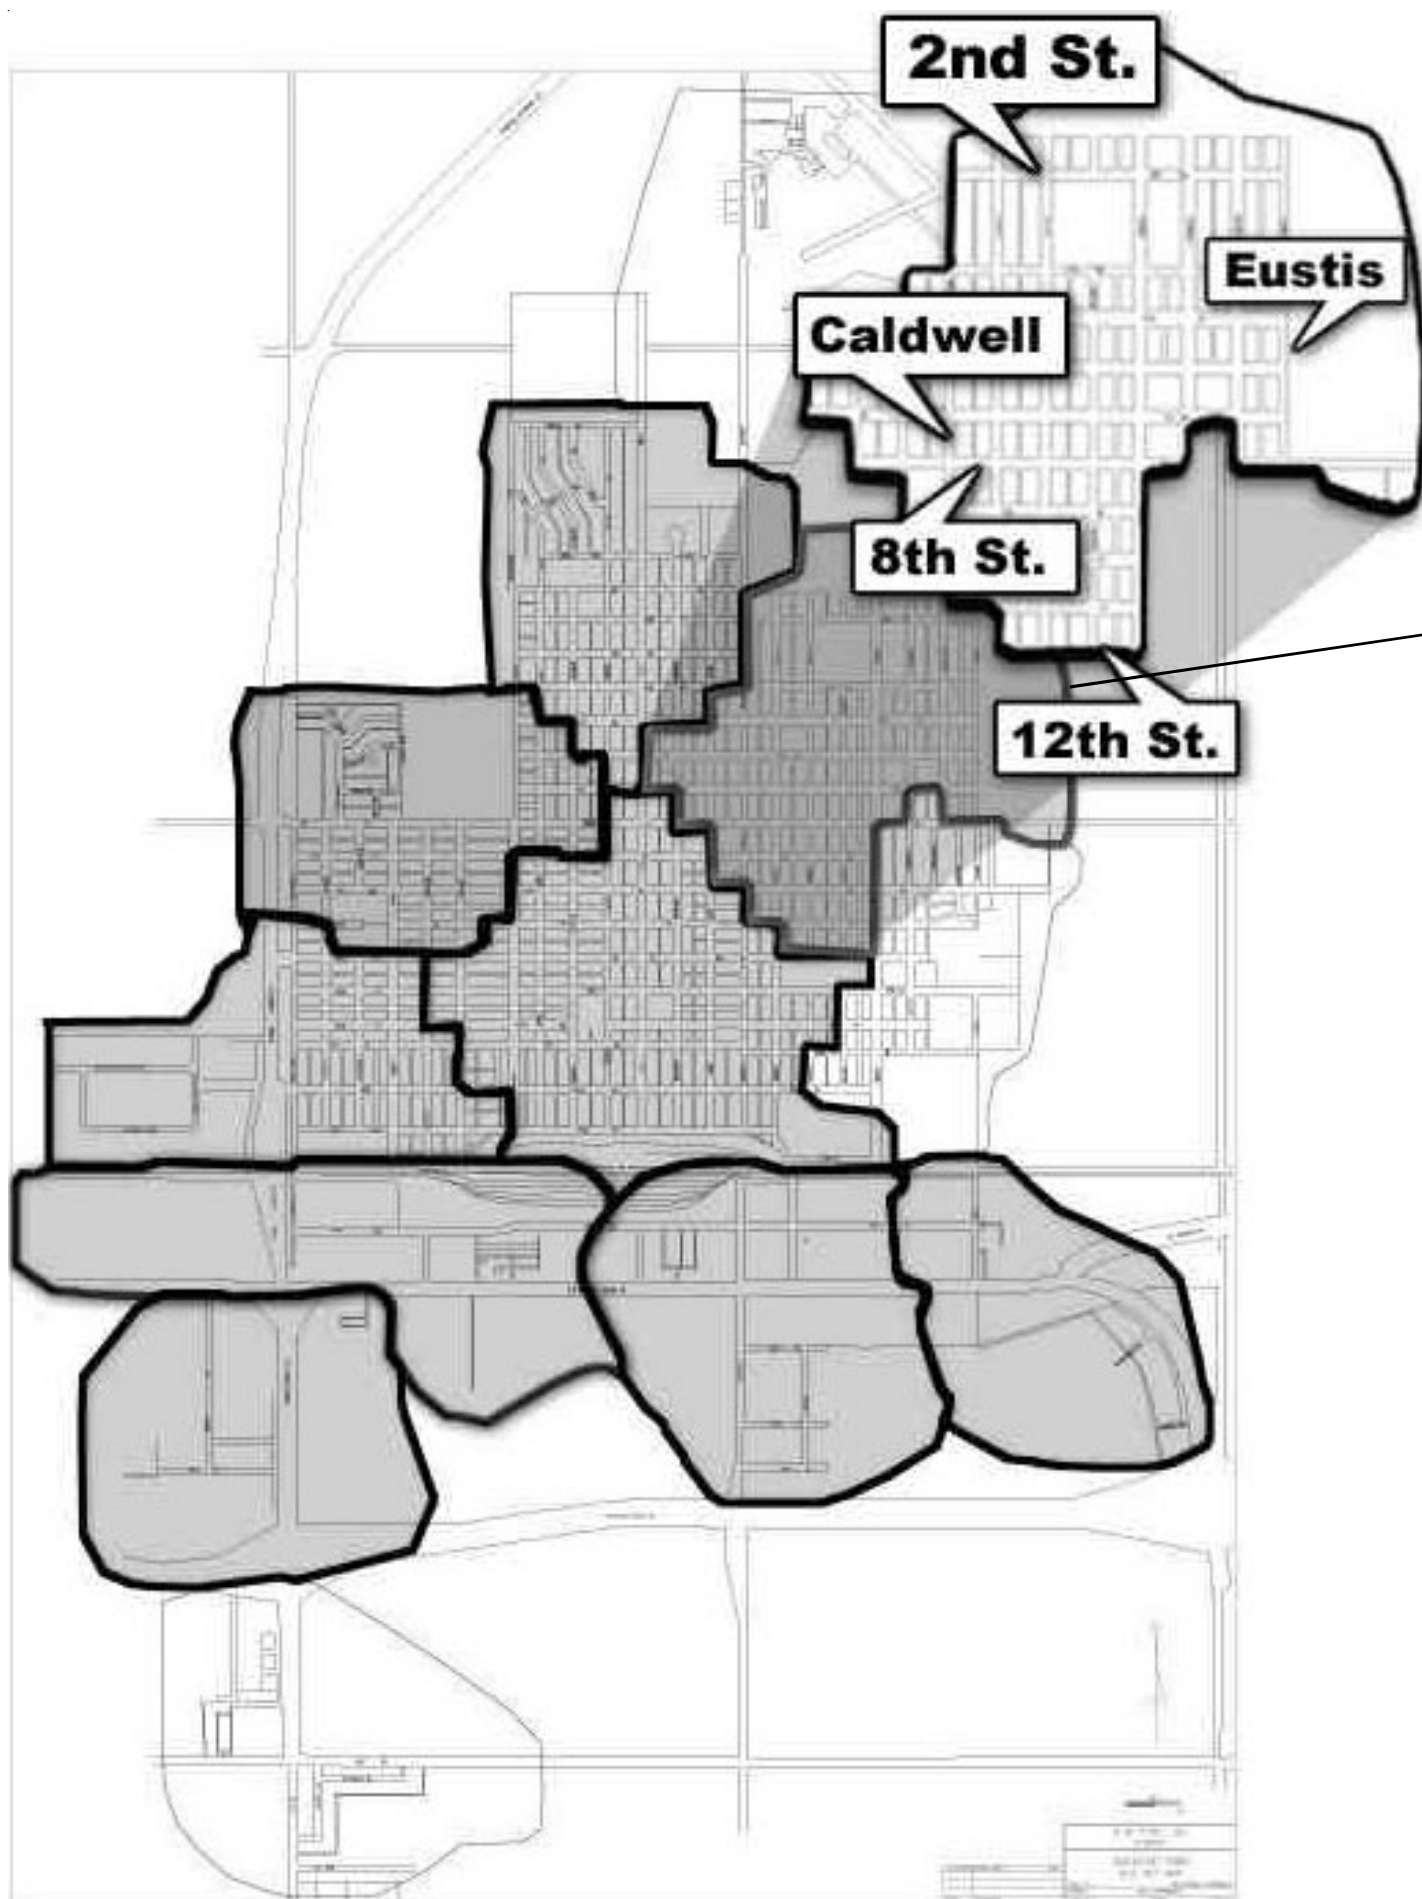

Coming Soon!

One Bill

For Telephone, Cable, and Internet

Locally Owned & Operated

- Local Phone Calls
- Local Office

Choose a Package and Save Money!!

PLATINUM $130.75

- Local Phone Service
- S&T Value Pack Cable (223 Channels)
- DSL (256K) High Speed Internet
- 100 Minutes of Long Distance

GOLD $85.75

- Local Phone Service
- S&T Basic Cable (64 channels)
- DSL (256K) High Speed Internet
- 80 Minutes of Long Distance

SILVER $59.75

- Local Phone Service
- S&T Basic Cable (64 channels)
- Dial Up Internet (56K)
- 60 Minutes of Long Distance

SUPER SAVER $39.75

- Local Phone Service
- S&T Basic Cable (64 channels)
- S&T Long Distance

FREE Installations while we are in your area!!!