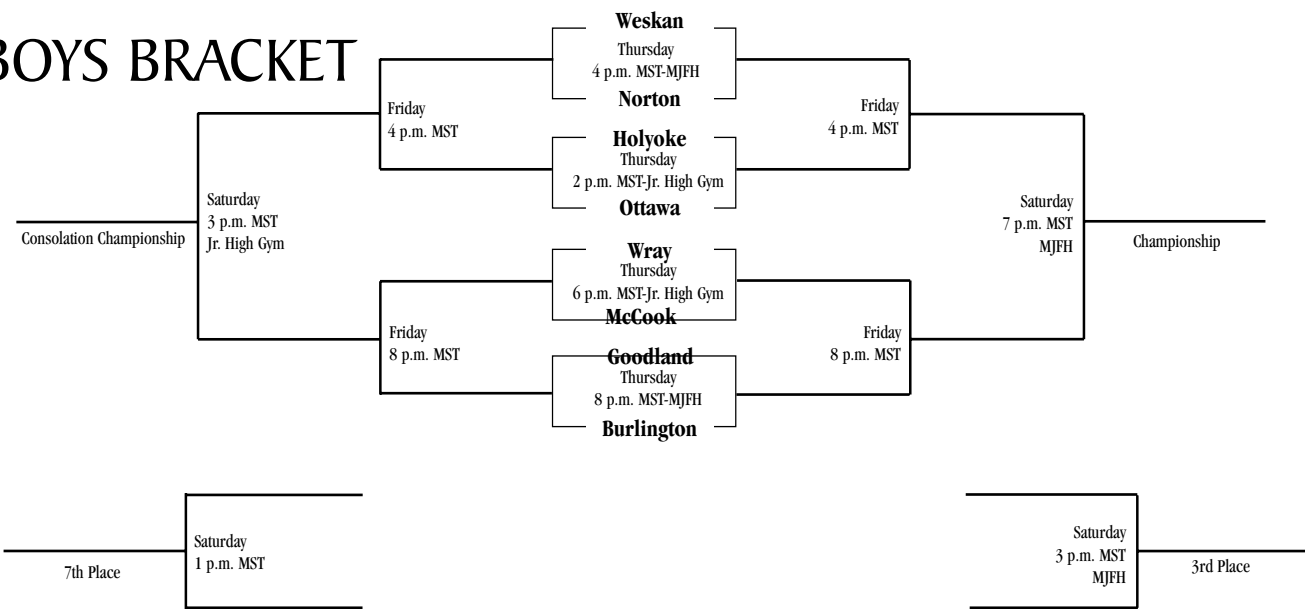

BOYS BRACKET