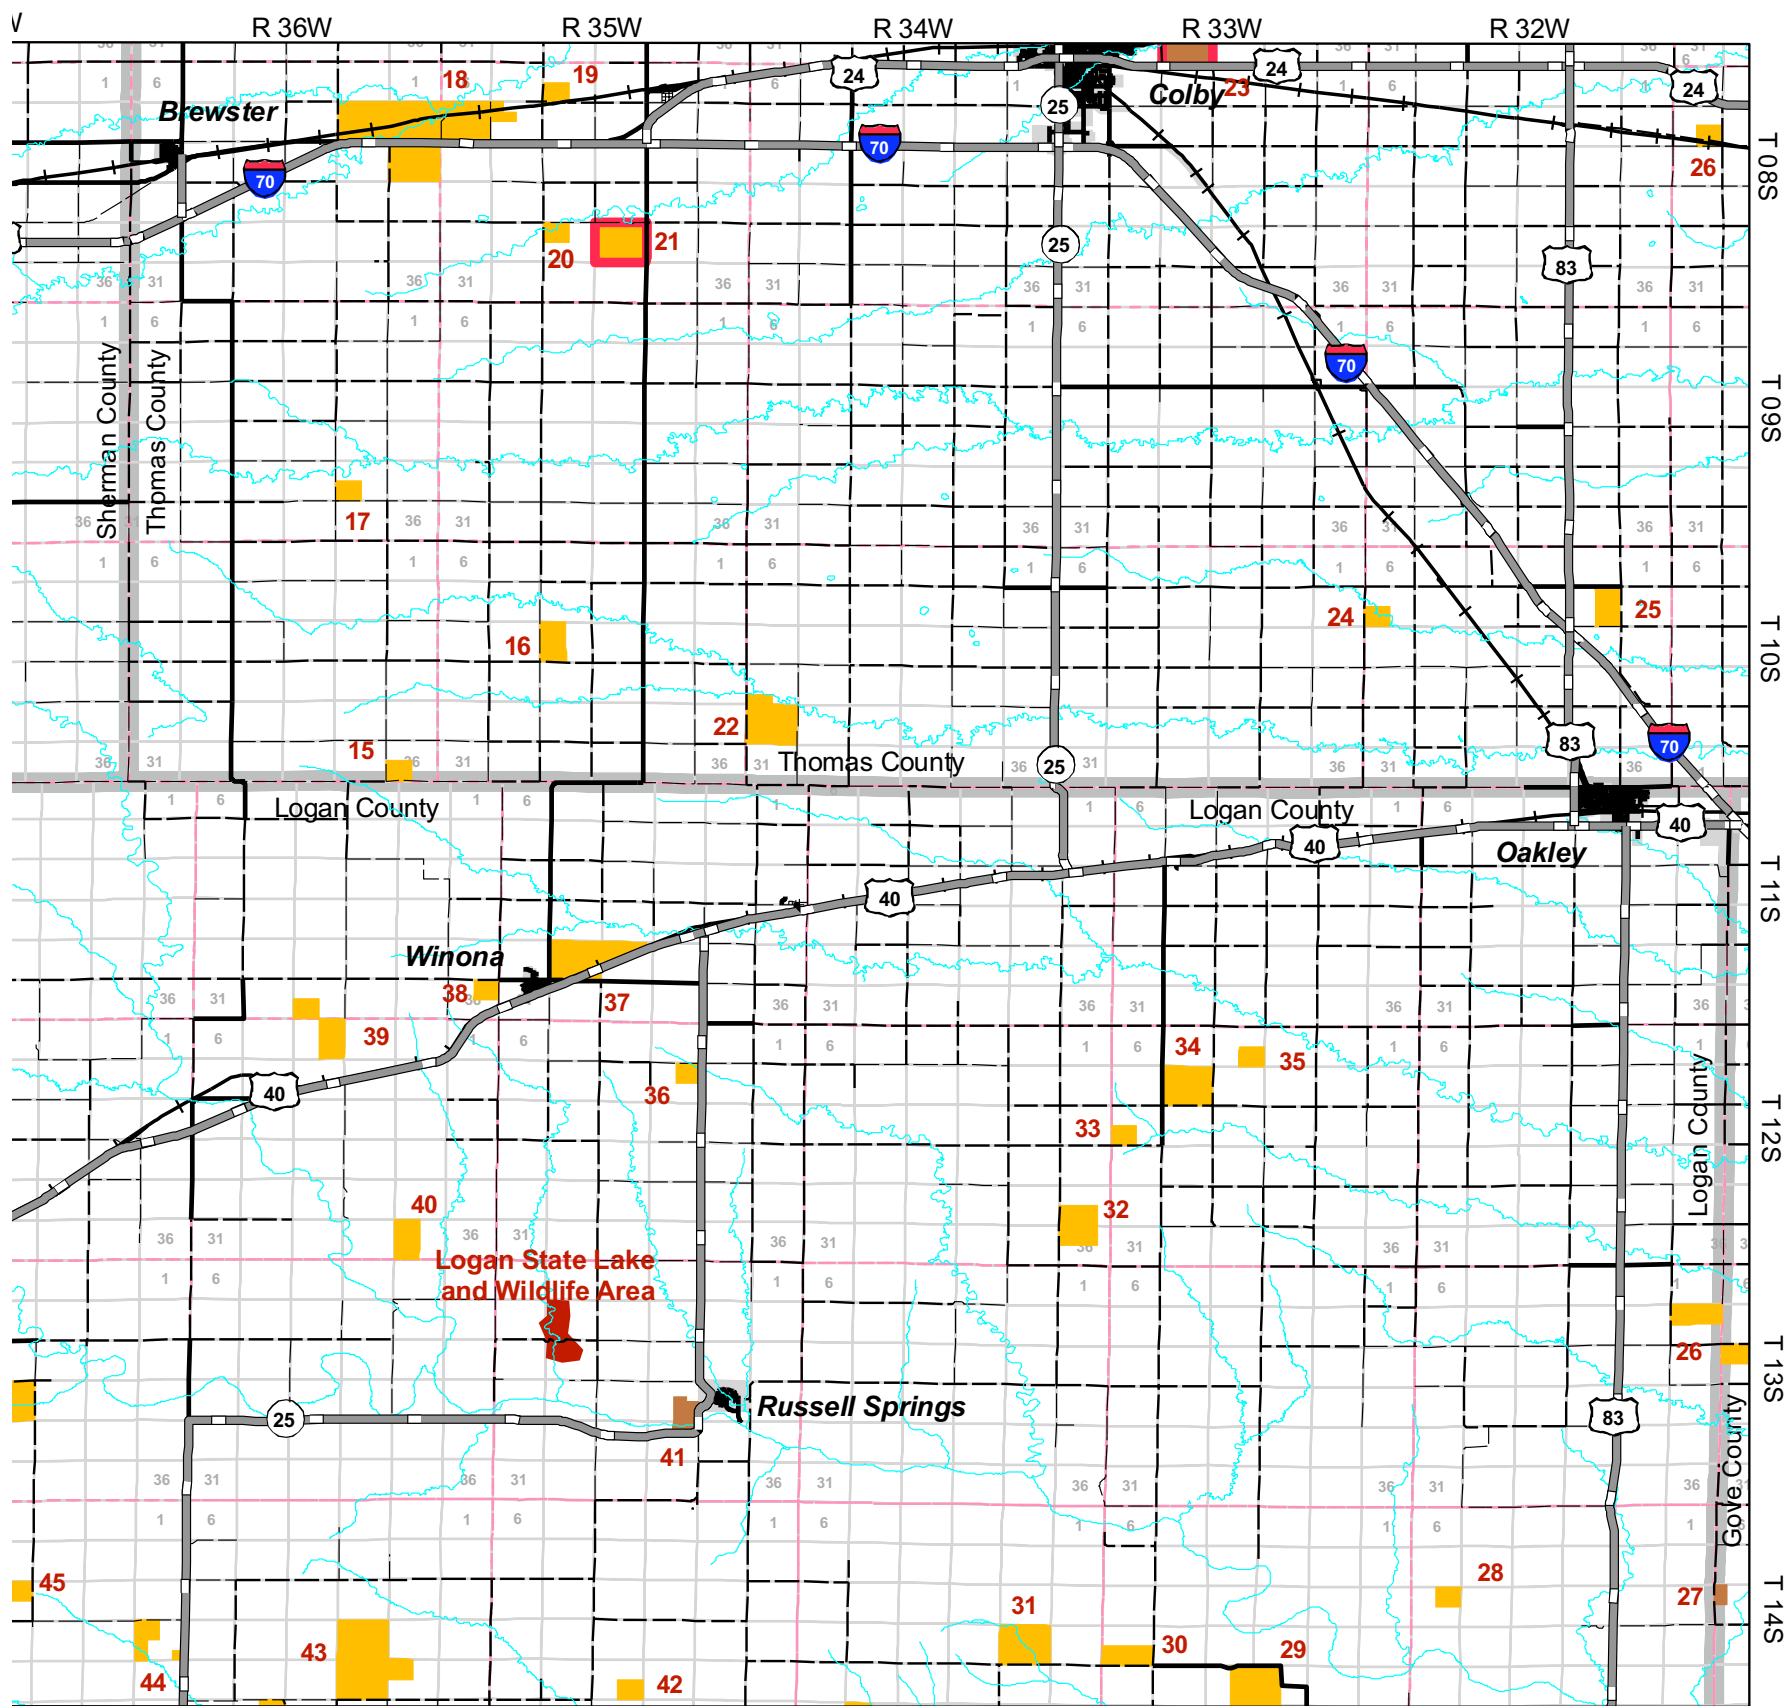

HUNTING GUIDE MAPS

This index is a guide to game species most likely to be found on these areas, but hunting opportunities are not limited to these species.

Dove
23, 41, 52, 72

Waterfowl
23, 41

Pheasant
1-71, 73-84

Prairie Chicken
30

Deer
1, 4, 5, 7, 8, 10-16, 18, 20,
22-34, 37-41, 43, 44, 46,
49, 52, 55, 57-61, 63, 65,
68, 70-77, 79-83

Rabbit
19, 27-29, 39, 40, 48, 51,
58, 62, 67, 69, 75-77, 82

Turkey
23, 41