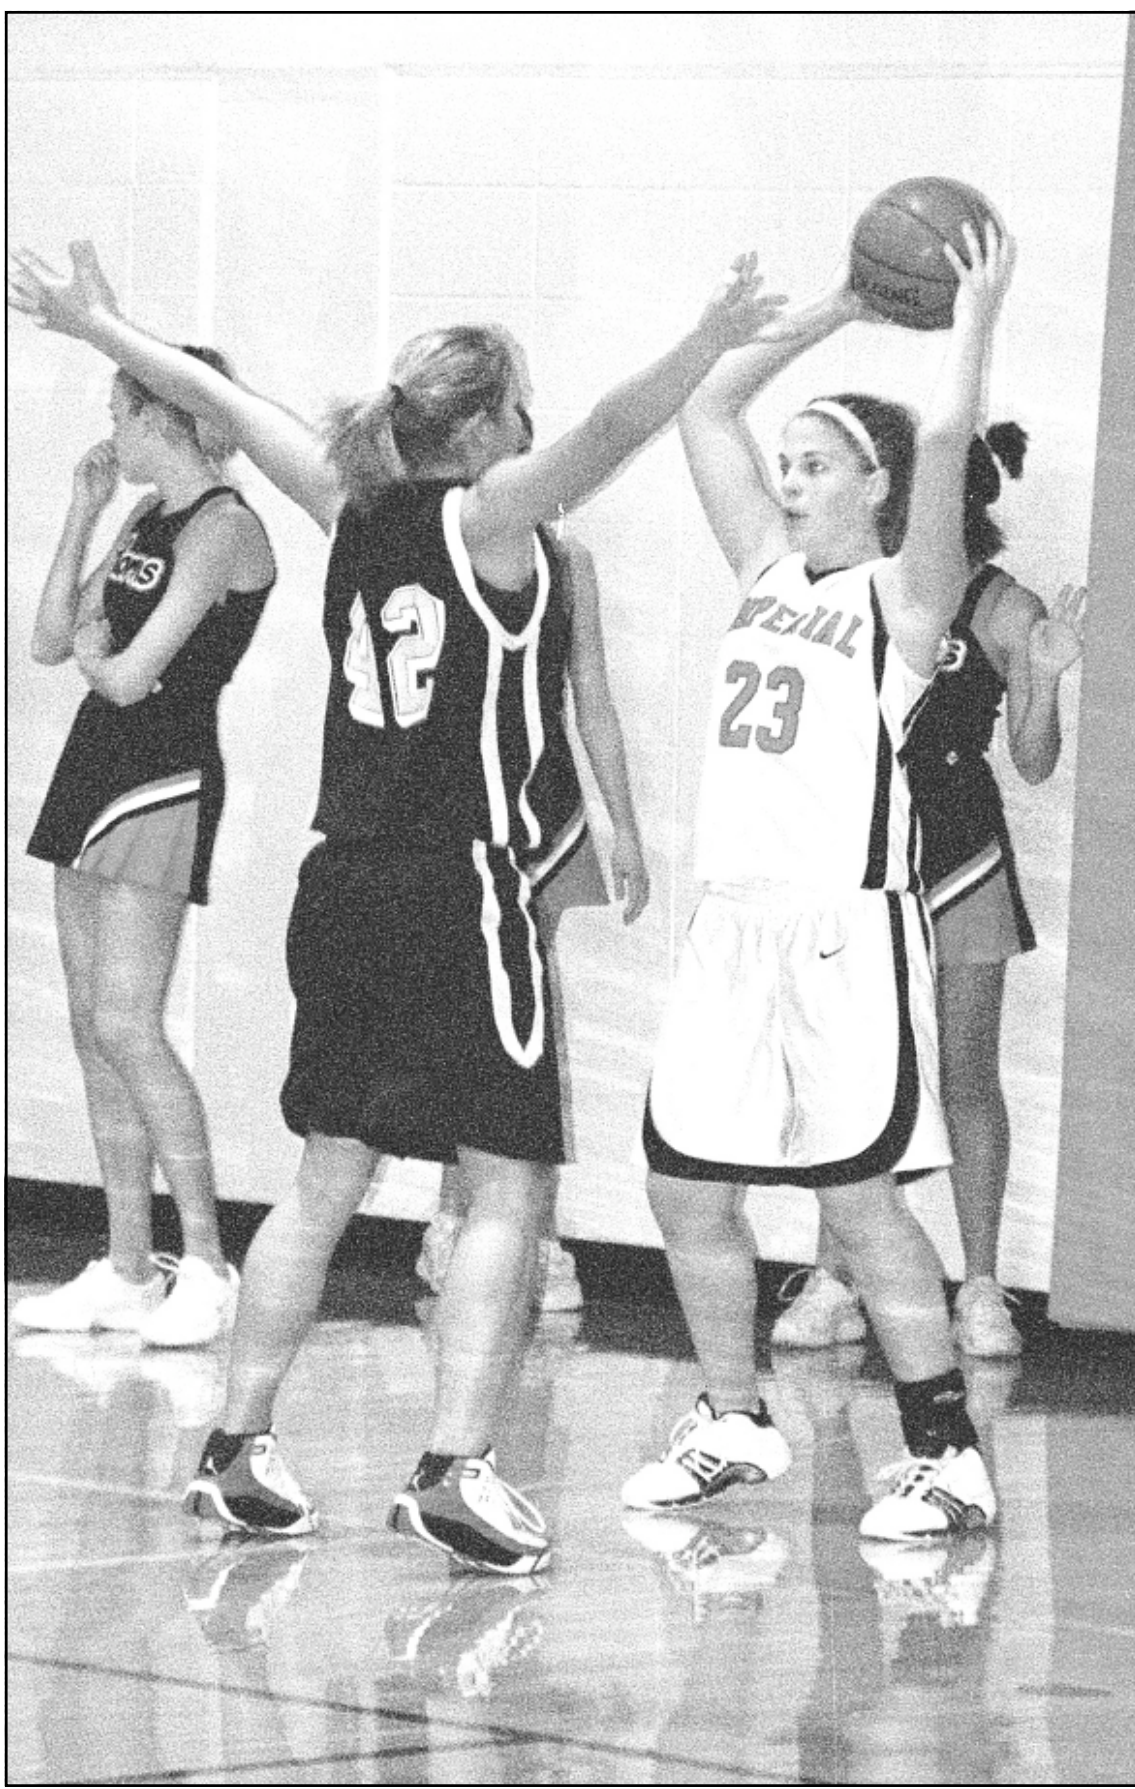

Rachael Morris and Whitney Teeter, along with Godfrey and Nelson, have scored in double-figures at least twice each this season.

The Cowgirls started the season with a four-game win streak which was broken on Dec. 10 in the championship game of this year's Topside Tip-Off when they lost to the Lady Braves of Ottawa.

Junior Emily Murray is third with 49 points. Her season-high 15 came against Burlington. She is second on the team in rebounds with 39.

Junior Whitney Archer has 45 points in six games, but missed the opening game of the Topside Tip-Off with an ankle injury.

She led the team in its loss to Ottawa with 11 points, which tied her season high scored at Chase County High in Imperial, Neb., on Dec. 2 in the season opener.

Senior Melissa Swager has 26 points for the season followed by sophomore Samantha Raymer with 22.

Junior Lindsay Schields, who missed three games with an ankle injury, has 16 points. Junior Nicolette Clancy has 14 and senior Megan Rubio three points for the season.

The next time the Cowgirls play at home will be on Friday, Jan. 6, for a non-league game against the Lady Eagles of Colby. The teams will play a league game in Colby on Feb. 14.