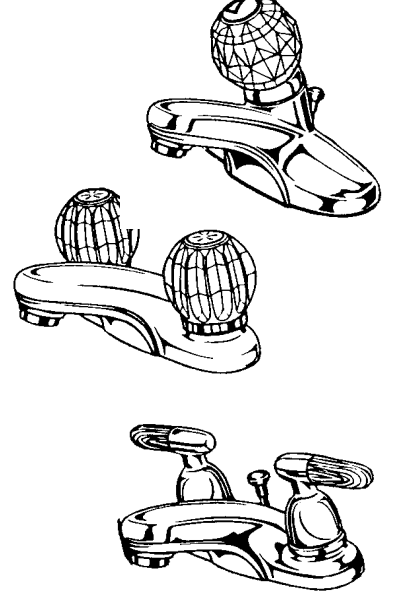

Vinyl & Wood LATTICE

15% Off