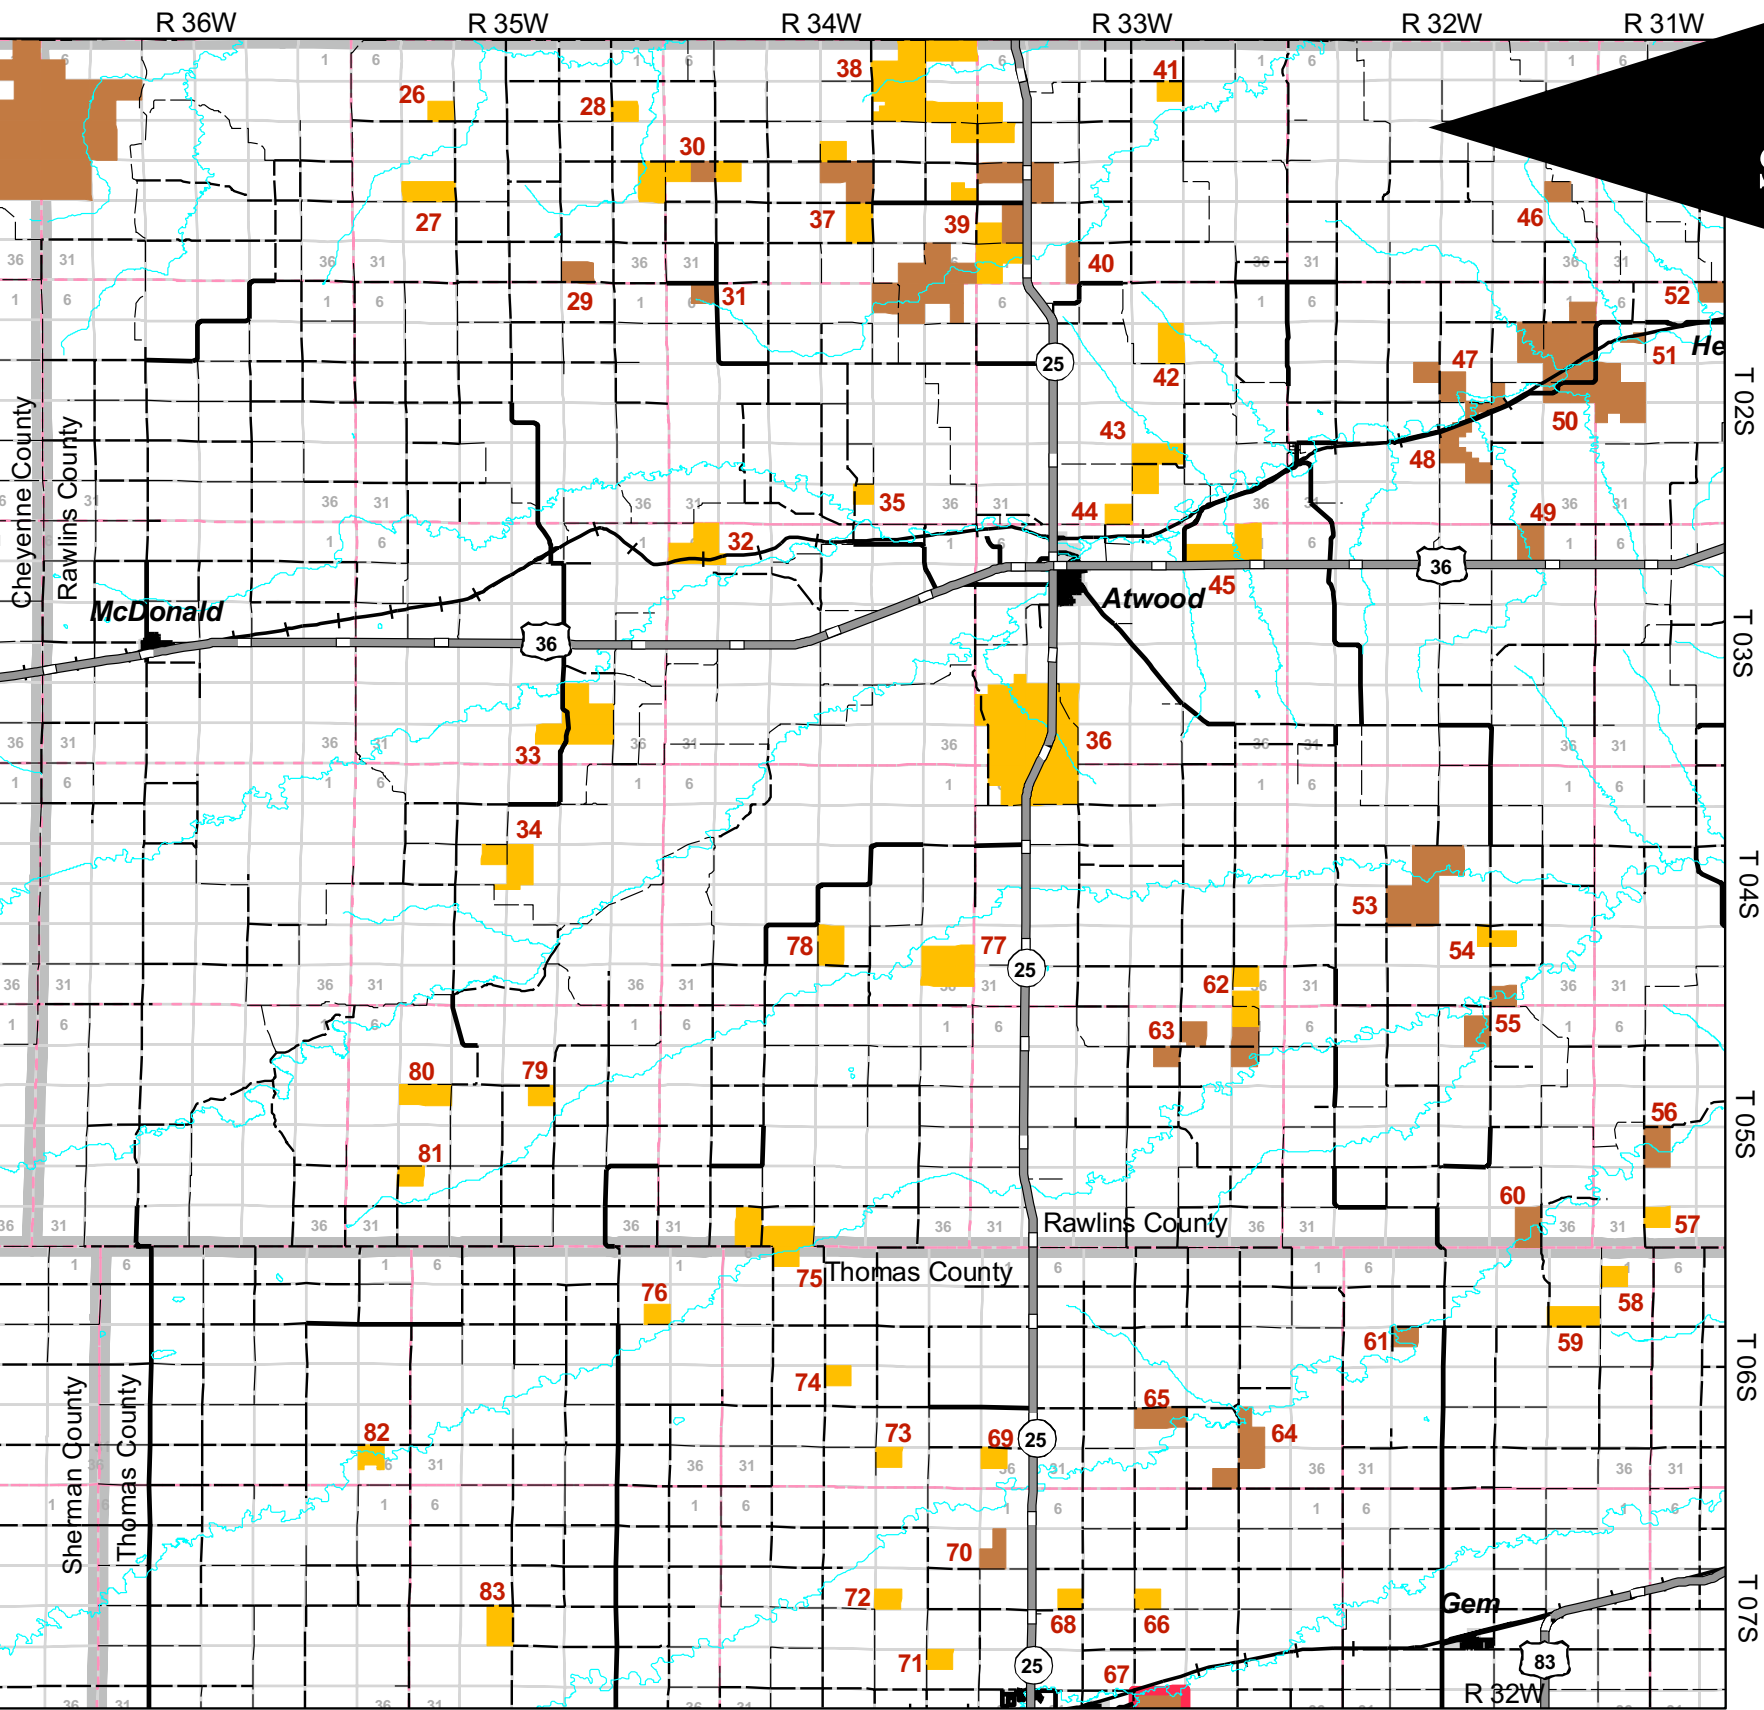

PULL
OUT
SECTION

This index is a guide to game species most likely to be found on these areas, but hunting opportunities are not limited to these species.

Dove
13, 24, 25, 31, 39, 47-52,
56, 61, 64, 65, 67, 70

Deer
1-5, 8, 9, 12-20, 22, 24-45,
47-85, 89, 90, 92, 94, 98, 99

Rabbit
13, 16-18, 20, 30, 32, 50,
61, 75, 76, 82, 88, 91, 94,
97, 98

Pheasant
1-32, 34-44, 46, 48-99

Waterfowl
24, 25, 67

Turkey
18, 20, 33, 45, 47-53, 55,
56, 60-62, 64, 67

Quail
48-50, 55, 60, 62

Prairie Chicken
18, 20, 56, 84

Furbearer
13, 61