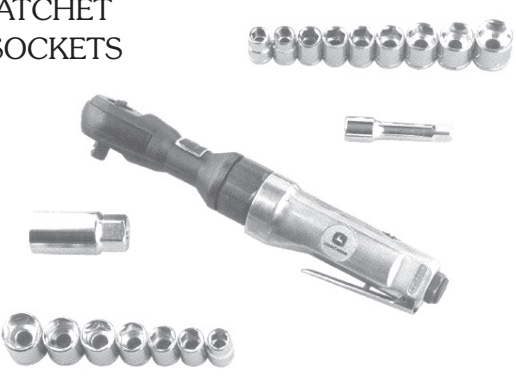

CHRISTMAS ON US!!!

3/8" AIR RATCHET
KIT WITH SOCKETS

AT-3201-JK
$85.09