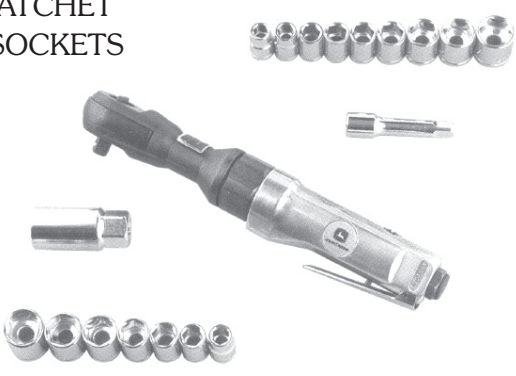

CHRISTMAS ON US!!!

3/8" AIR RATCHET
KIT WITH SOCKETS

AT-3201-JK

$85.09