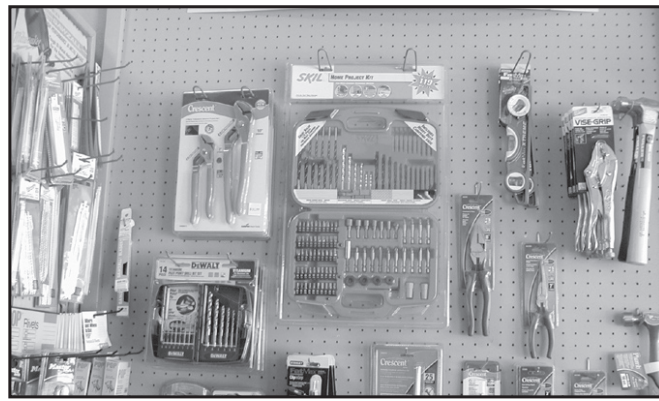

## NEW MYSTIC HARBOR CANDLES

Made by Yankee Candle Co.

\$11.99 small  
\$14.99 large

**Stanley** **Do it Best** Hardware

149 S. Penn—Oberlin—785-475-2331

Just in Time for Christmas!

Tool Sale: 20% Off

- Home owner tool set
- Mechanics socket-bit set
- Home & Auto tool set
- Combination wrench set
- Ratchet driver bit & Socket set
- Turbo pliers & Knife set