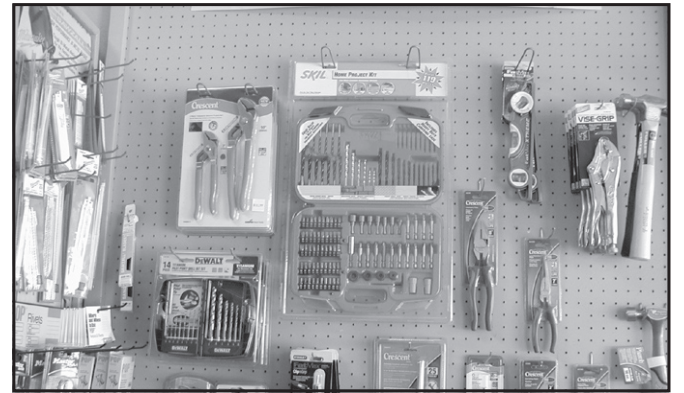

Just in Time for Christmas!

Tool Sale: 20% Off

- Home owner tool set
- Mechanics socket-bit set
- Home & Auto tool set
- Combination wrench set
- Ratchet driver bit & Socket set
- Turbo pliers & Knife set